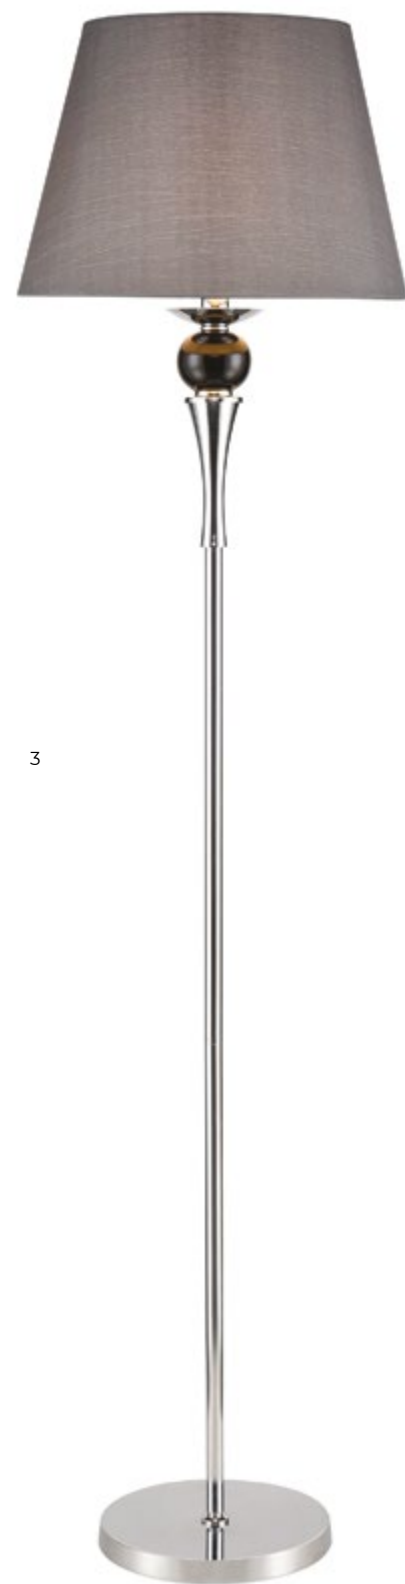

1

fixings

2

3

4

fixings

5

PERCY

The Percy collection of classic lamps is particularly tender and luxurious. The elegant design of fabric shades is exquisitely accentuated by the smooth bends of the frame and decorated with pearl beads that enliven the austerity of the lines. Light rivels on the shades add texture and a playful touch to the design of the lamps.

1 VL1973L05

цвет: хром | серый | черный
color: chrome | grey | black
E14 x 5 40W
↑ 460/890 | ∅ 660

2 VL1973W01

цвет: хром | серый | черный
color: chrome | grey | black
E14 x 1 40W
↑ 260 | ↔ 160 | ↗ 160

3 VL1973F01

цвет: хром | серый | черный
color: chrome | grey | black
E14 x 1 40W
↑ 1580 | ∅ 400

4 VL1973P01

цвет: хром | серый | черный
color: chrome | grey | black
E14 x 1 40W
↑ 545/925 | ∅ 270

5 VL1973N01

цвет: хром | серый | черный
color: chrome | grey | black
E14 x 1 40W
↑ 550 | ∅ 270