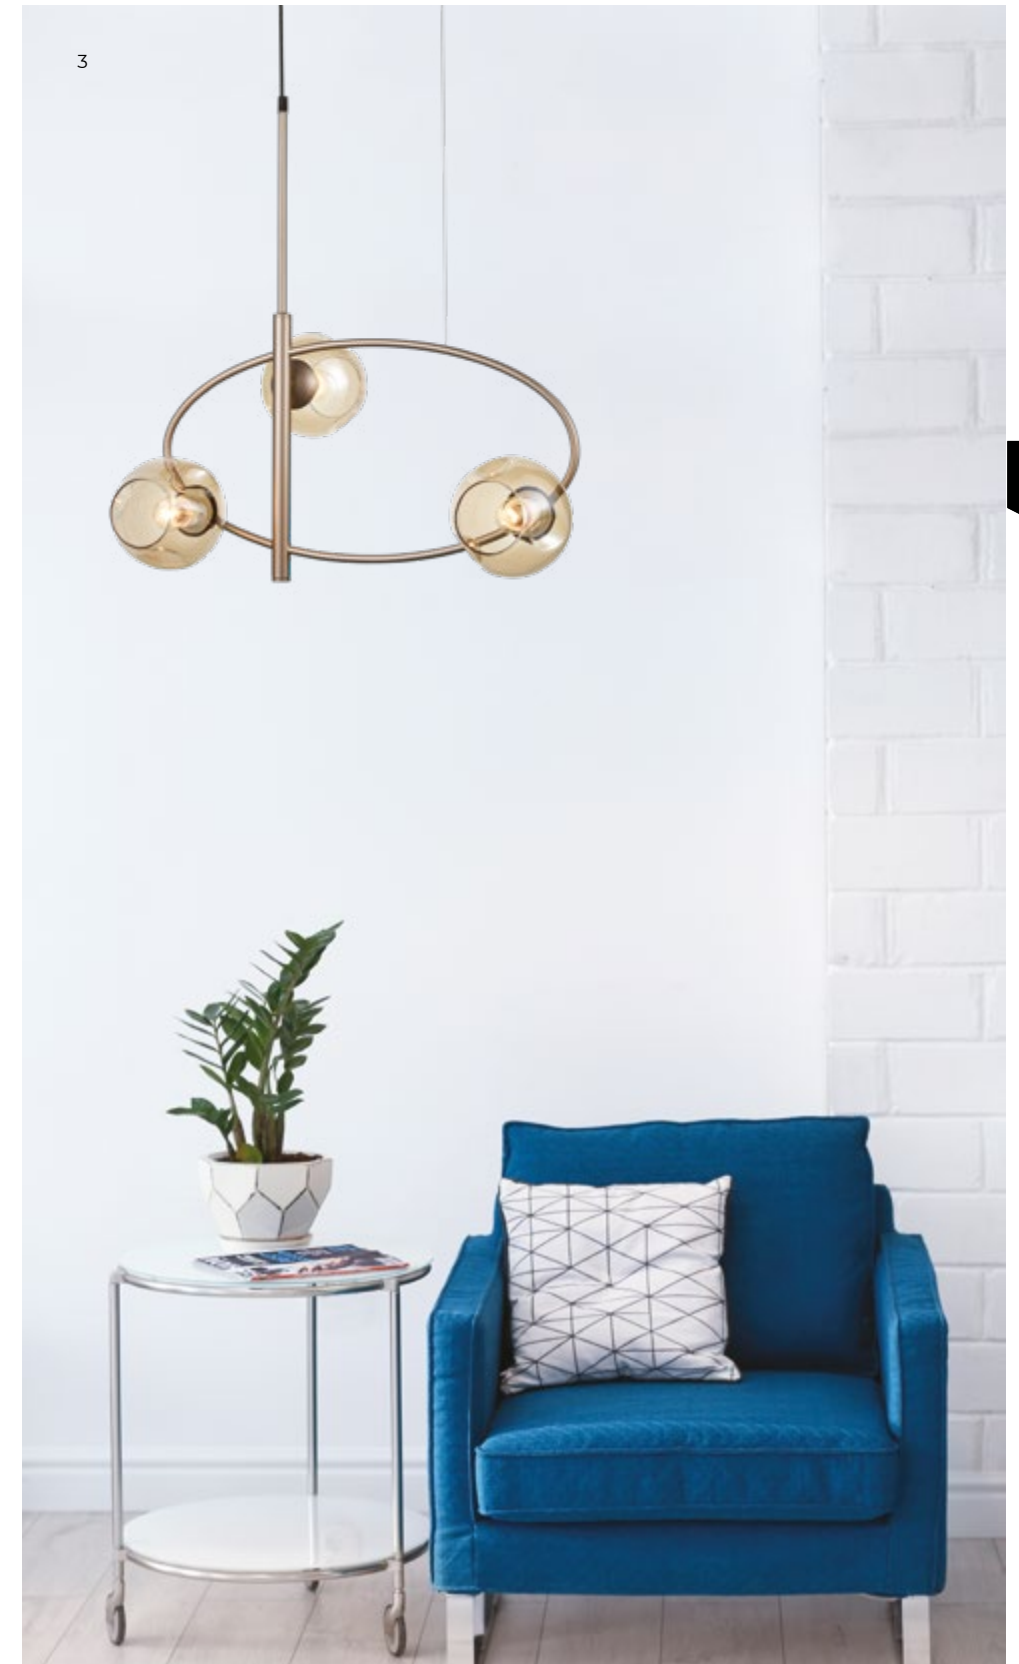

1

2

ASTORIA

Подвесы серии Astoria похожи на плеяду разбросанных по интерьерному небосклону звезд, которые станут отличным помощником в создании собственной дизайн-вселенной. Плафоны светильников выполнены из стекла приглушенных оттенков: дымчато-ночного и солнечно-янтарного, что добавляет исключительную притягательность во внешний вид подвесов и, как следствие, в интерьер.

Suspensions of Astoria series look like a galaxy of stars scattered across the sky of your interior, which will be an excellent assistant in creating your own design universe. The lampshades are made of glass of muted shades, like smoky night and sunny amber, which adds exceptional appeal to the appearance of the suspensions and, as a result, to the interior.

1 VL5004P61

цвет: шампань | янтарь
color: champagne | amber
E27 x 6 60W
↓ 470/1200 | ↔ 440 | ↗ 360

2 VL5004P62

цвет: шампань | янтарь
color: champagne | amber
E27 x 6 60W
↓ 500 | ↔ 630 | ↗ 360

3 VL5004P03

цвет: шампань | янтарь
color: champagne | amber
E27 x 3 60W
↓ 375/1100 | ↔ 630 | ↗ 360

3