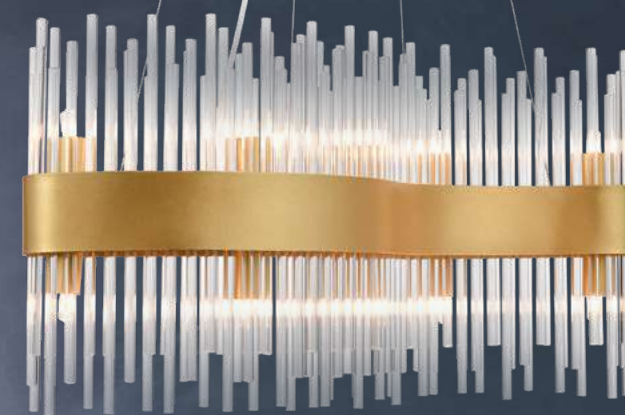

KRONOS

Серия Kronos — божественная коллекция, достойная своего названия! Она идеально воплощает величие золотого века, во времена которого царствовал бог Кронос. Золотая лента каркаса властно и элегантно охватывает и удерживает вместе «минуты» — стеклянные элементы, хрупкие и надежные, как само время. Модели коллекции современны и одновременно пропитаны духом веков, что уверенно объединяет настоящее, прошлое и будущее в единую гармонию света. Серия Kronos — сияющий свет, побеждающий время!

The Kronos series is a divine collection worthy of its name! It perfectly embodies the splendor of the golden age during which the god Kronos reigned. The golden ribbon of the frame imperiously and elegantly embraces and holds together the «minutes» - glass elements, fragile and reliable, like the time itself. The models of the collection are modern and at the same time imbued with the spirit of the centuries, which confidently unites the present, past and future into a single harmony of light. Kronos series - shining light that conquers time!

Артикул | Article   Описание | Description

1 VL3244P12   ↓325/1000 | ∅500   золото | прозрачный | gold | transparent

Лампа | Light Source

⚡ G9 35W x 12

2 VL3244P10   ↓325/1000 | ←600 | ↗180   золото | прозрачный | gold | transparent

⚡ G9 35W x 10

2