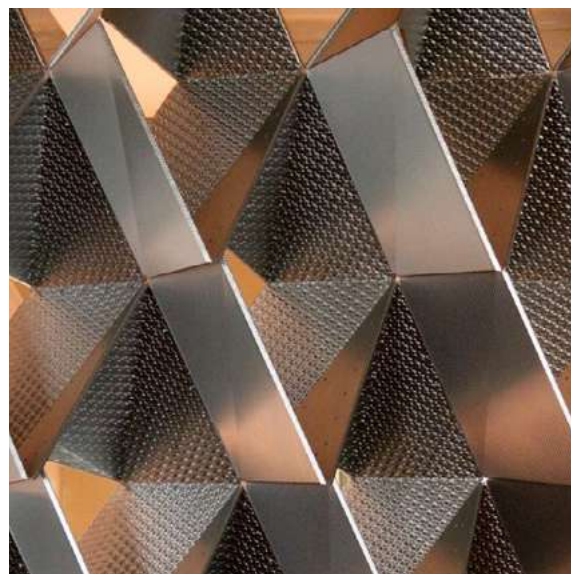

In a world where versatility is one of the main criteria for choosing, the light source ceases to be just it. A decorative panel, a design element, an architectural item, a light installation — all these are the roles of modern light in the interior design, where each detail, like a piece of a puzzle, takes its own clearly defined place, creating a complete picture. Choosing new roles, light becomes an inseparable part of the art of decor which sets mood.

FOCUS ON THE TREND

АКЦЕНТ НА ТРЕНД

В мире, где многофункциональность — один из главных критериев выбора, источник света перестает быть только им. Панно, элемент дизайна, архитектурный объект, световая инсталляция — всё это роли современного света в конструкторе интерьера, где каждая деталь, как кусочек пазла, занимает свое четко выверенное место, создавая законченную картину. Выбирая новые роли, свет становится неотделимой частью искусства декора, создающей настроение.