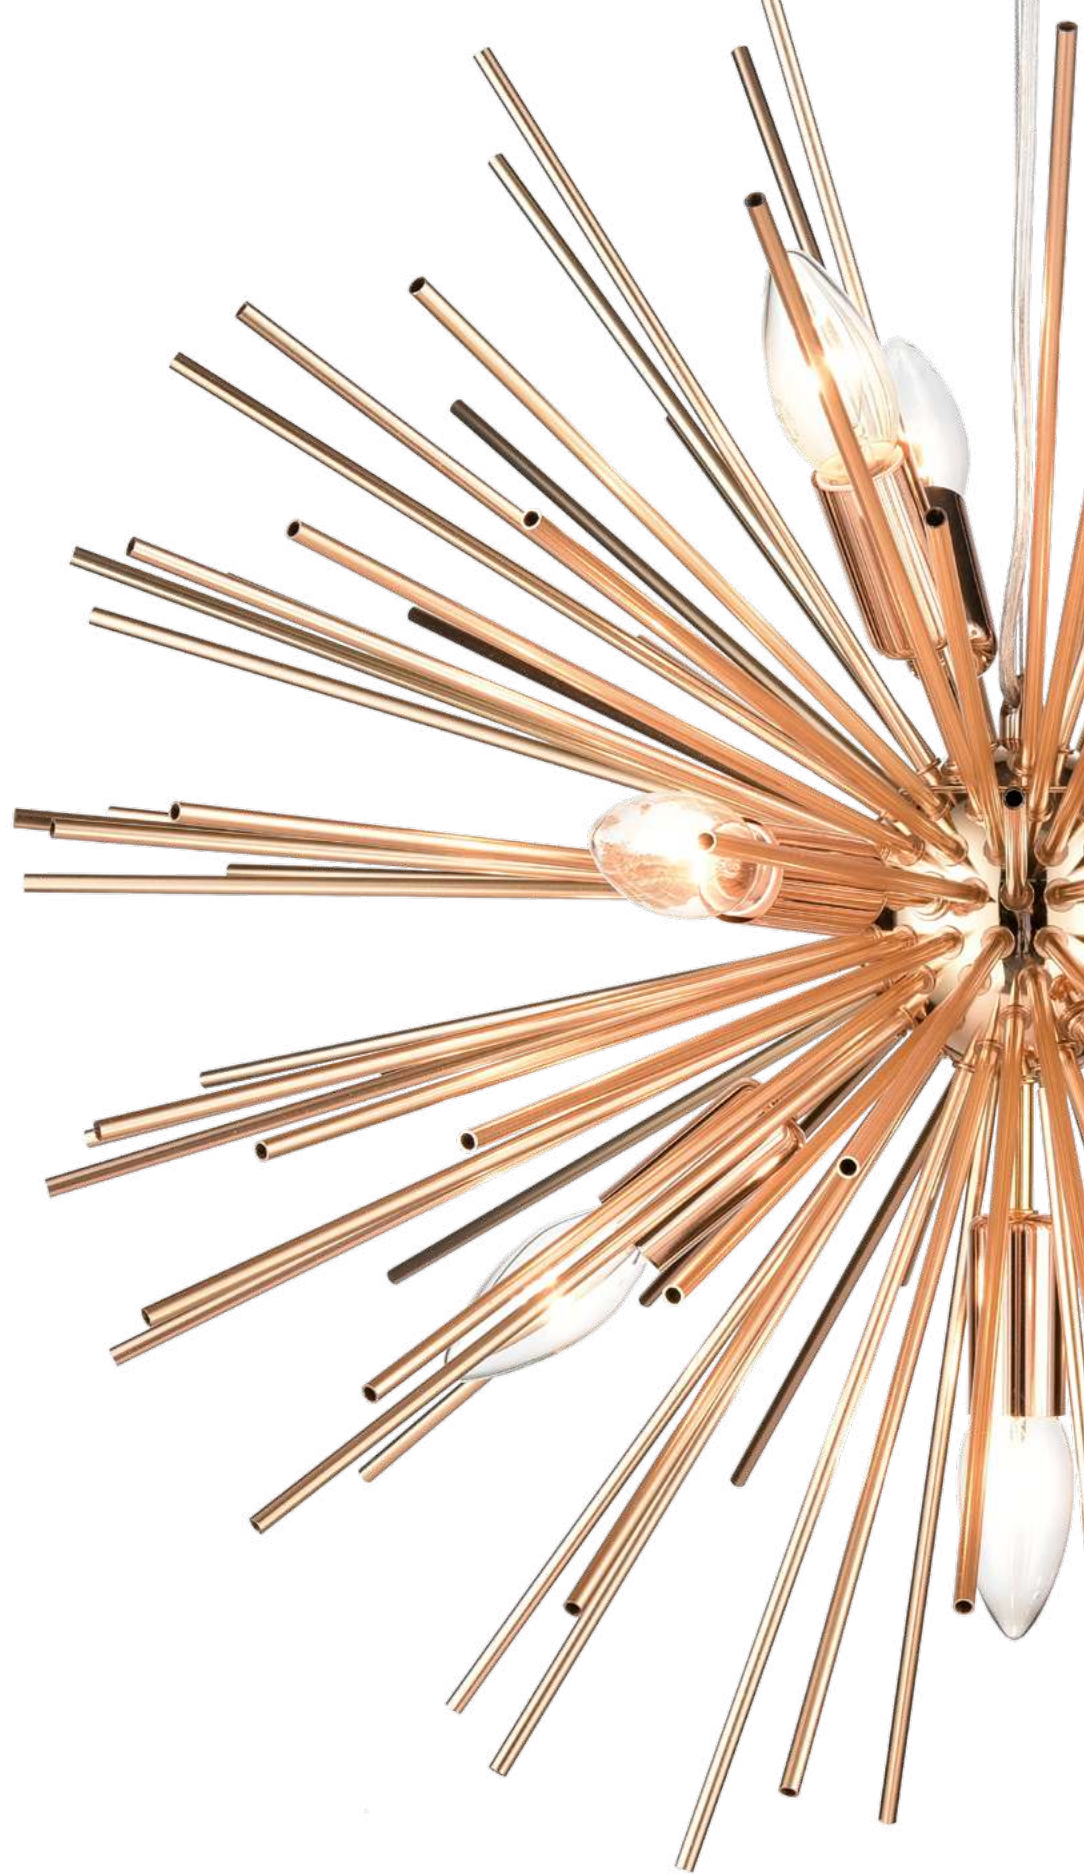

2

BRINA ^{NEW}

Серия Brina — экстравагантная и притягательная, завораживающая и запоминающаяся! Фантастически-неординарные формы моделей полностью оправдывают название коллекции, которое переводится с итальянского как «мороз». Глядя на эти светильники, так и слышится уютно-звонкое похрустывание снега рядом с чертогами Снежной Королевы: только мороз может создавать такие ювелирные формы из всего лишь одной капли воды. Объемные модели среди сверкающих спиралей каркаса скрывают лампы, лучи которых мягко освещают пространство и создают сказочную атмосферу. Серия Brina — индивидуальность, созданная самой природой!

The Brina series is extravagant and appealing, fascinating and memorable! The fantastically extraordinary shapes of the models fully justify the name of the collection, which translates from Italian as "frost". Looking at these lighting fixtures, you can hear the cozy, sonorous crunching of snow next to the Snow Queen's palace: only frost can create such intricate forms from just one drop of water. Voluminous models among the sparkling spirals of the frame hide the bulbs, the rays of which gently illuminate the room and create a fabulous atmosphere. The Brina series is an individuality created by nature itself!

Артикул | Article	Описание | Description	Лампа | Light Source
1 VL5674P10	↑625/1500 | Ø600 золото | gold	E14 40Wx10
2 VL5673P14	↑775/1500 | Ø750 хром | chrome	E14 40Wx14