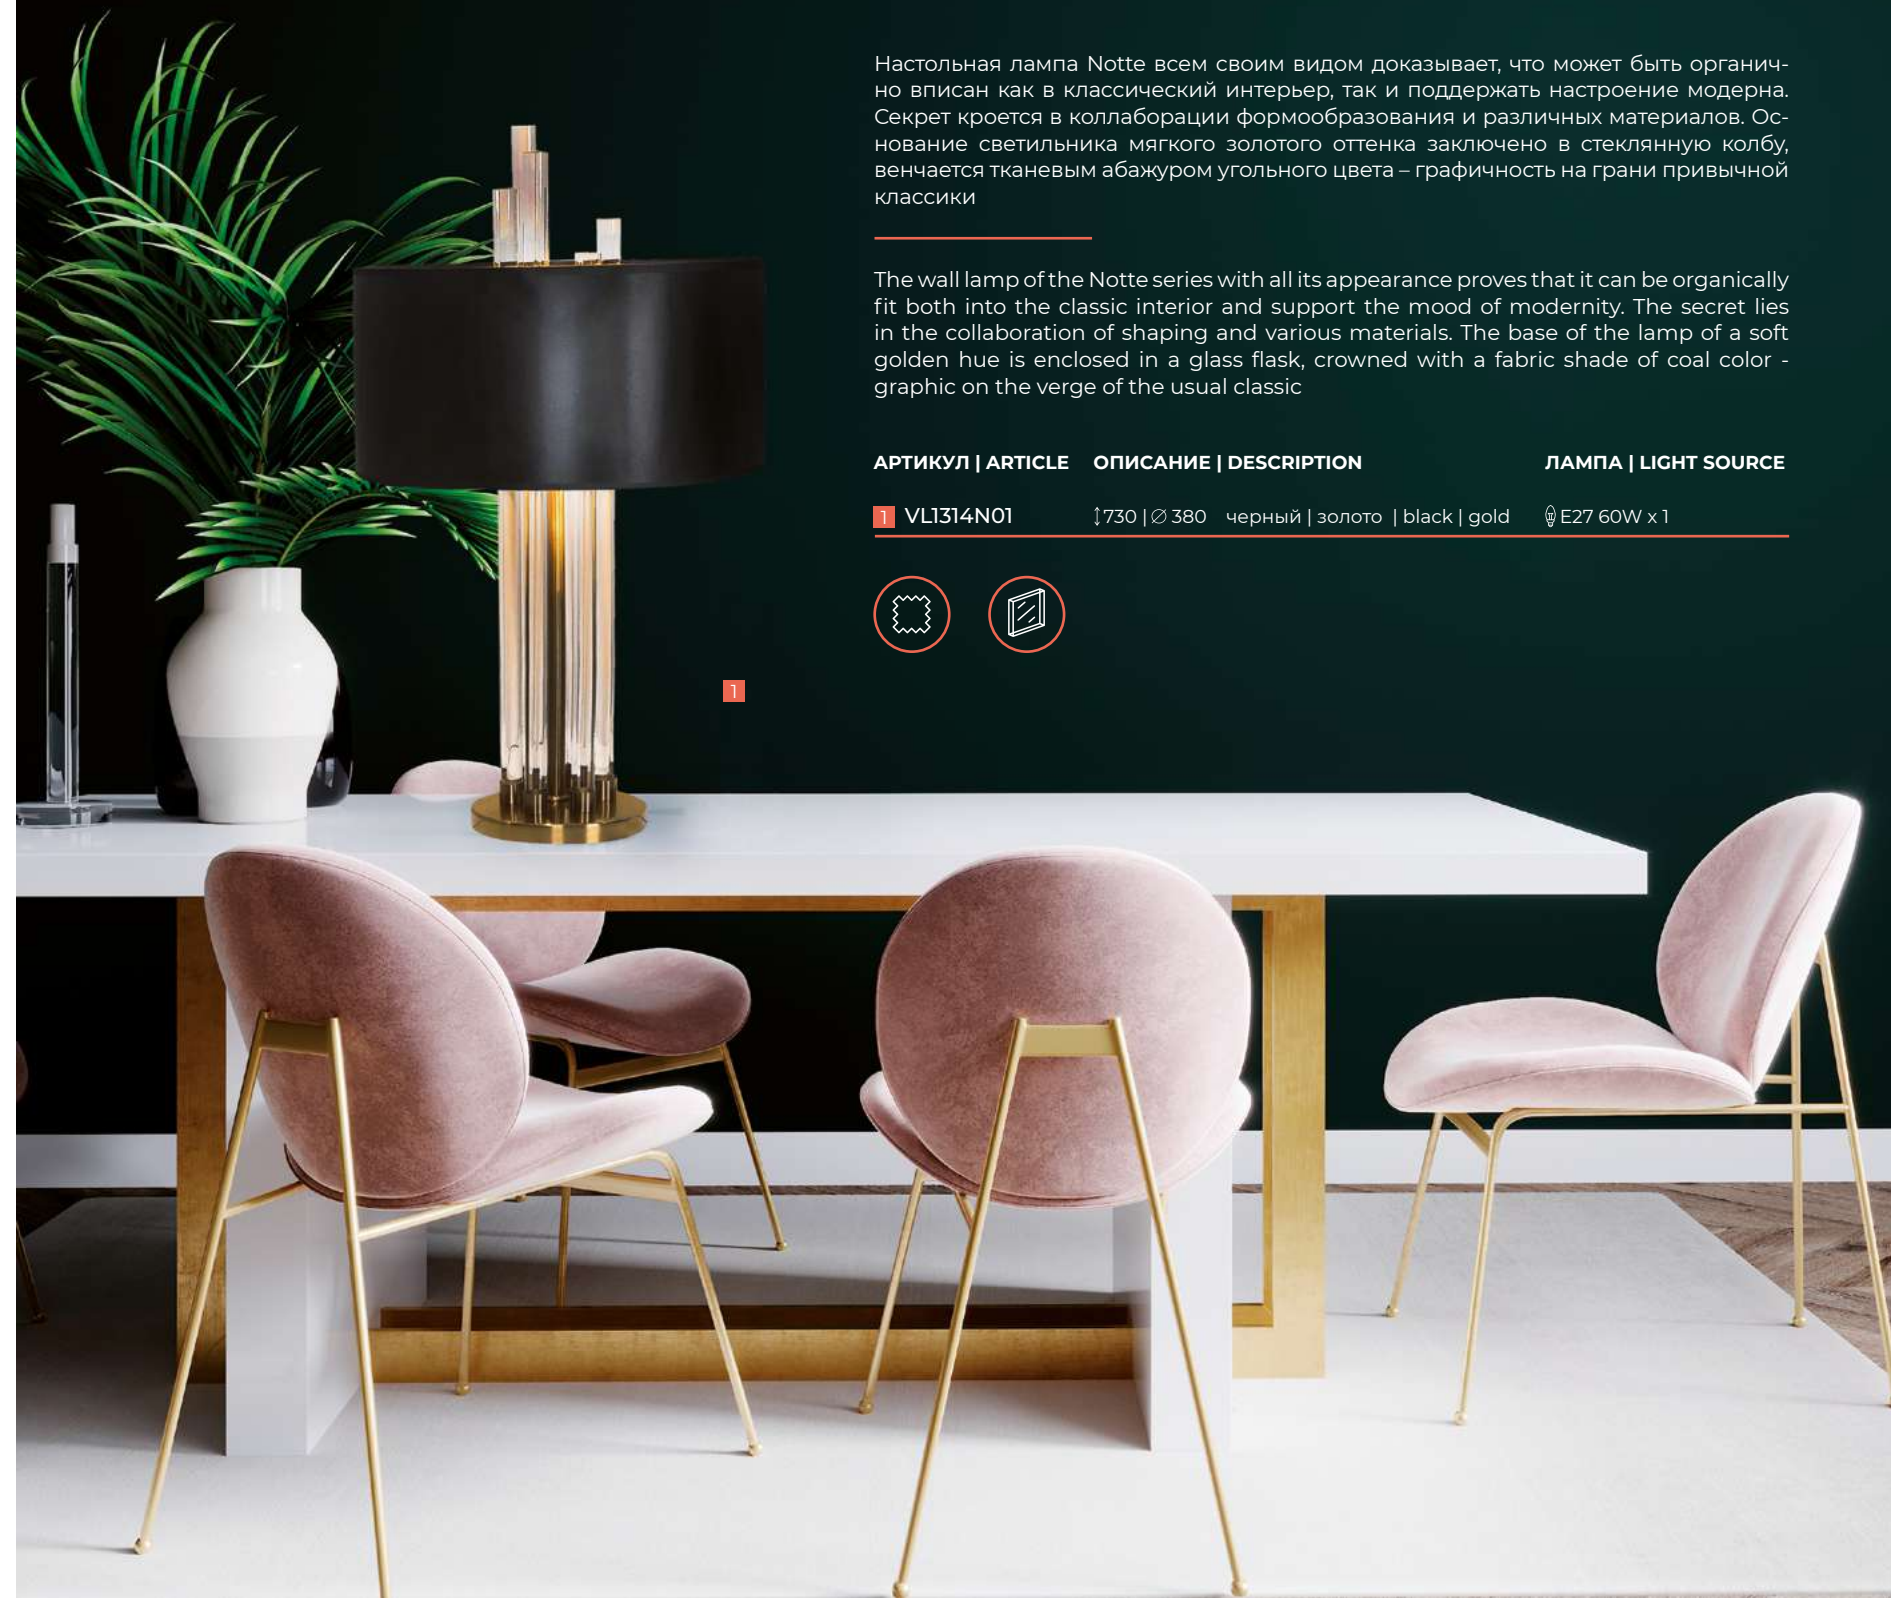

Лампа | Light Source

E27 60W x 1