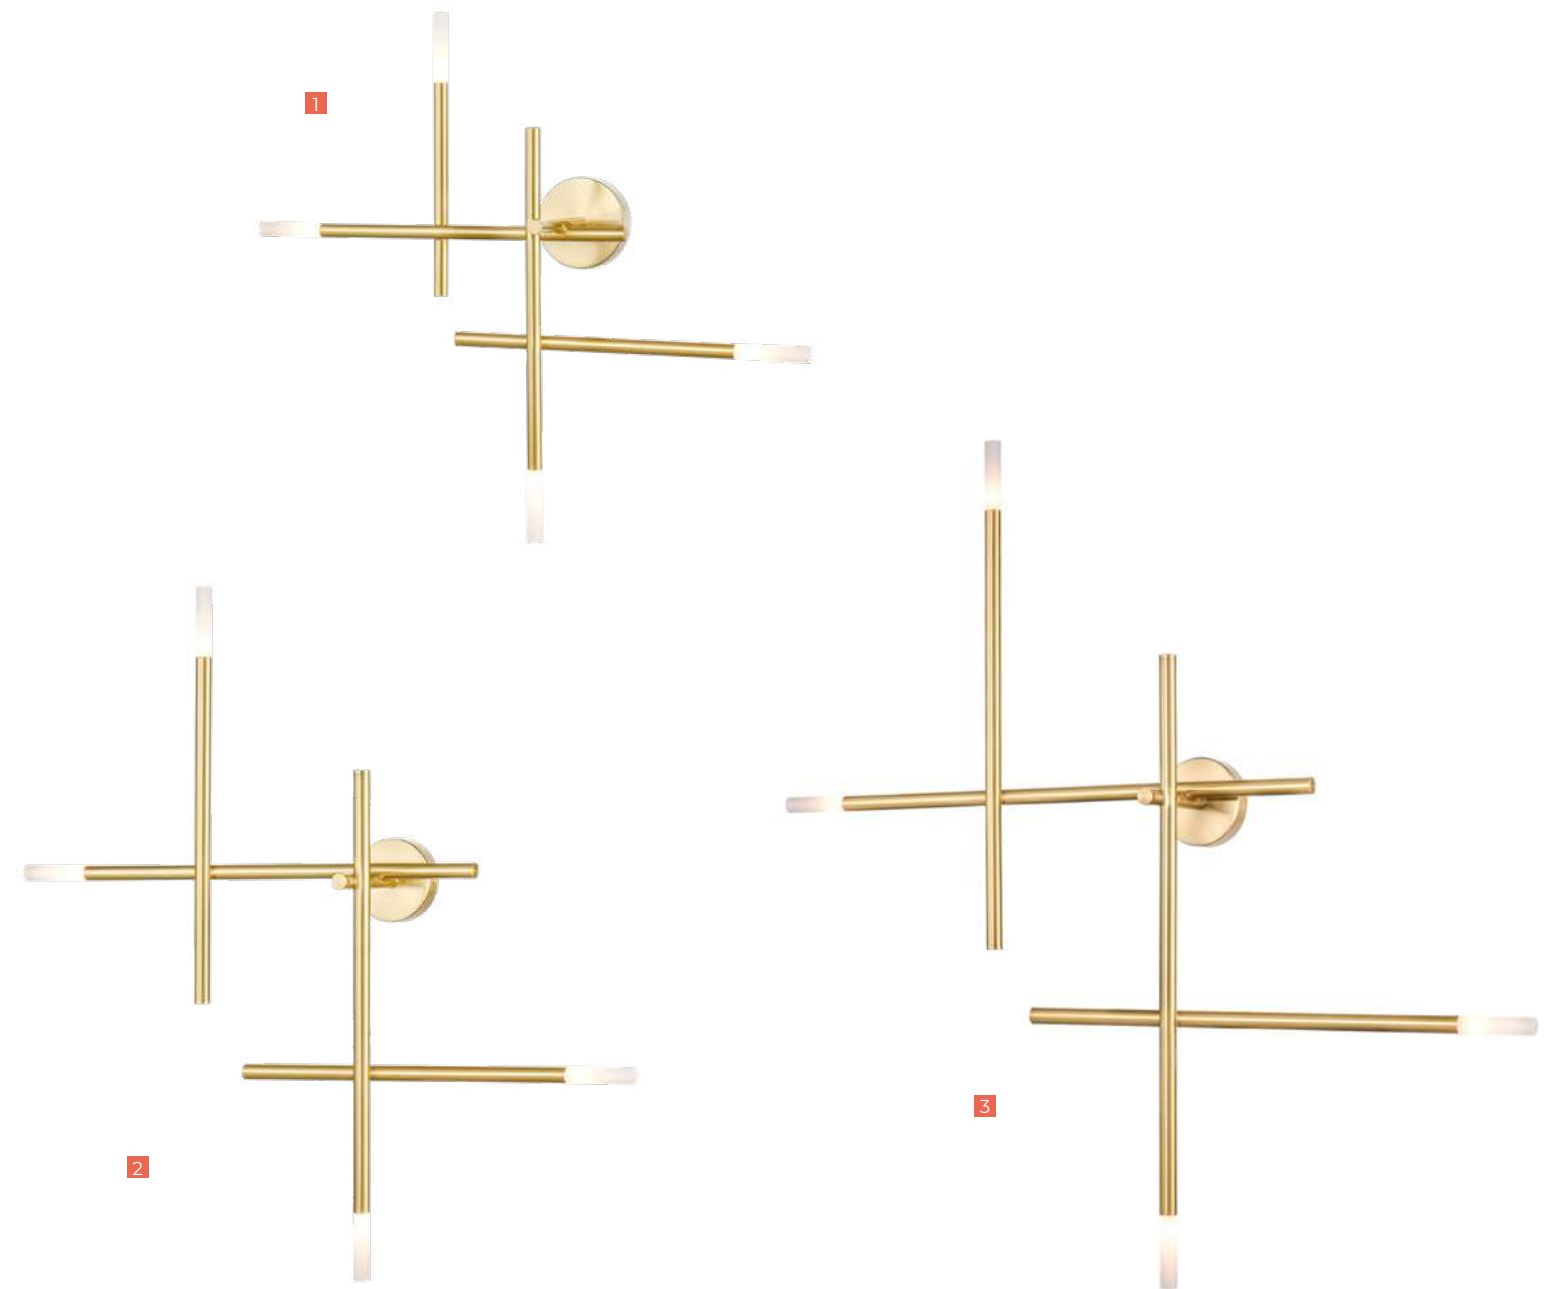

CORDA

Серия Corda абсолютно невероятная, неординарная и восхитительно-стильная. Четкий геометрический каркас черного цвета будто делит пространство на две плоскости, каждая из которых имеет свою изюминку. Подвесные светильники похожи на веточку ландыша, созданную строгим ювелиром — аккуратные белые плафончики вызывают ассоциацию с нежными бутонами. А изящные бра словно пронзительно-весенние солнечные лучи создают эффект декоративного панно. Серия Corda — яркий стиль современного интерьера!

The Corda series is absolutely incredible, extraordinary and delightfully stylish. A clear geometric black frame seems to divide the space into two planes, each of which has its own flavor. Pendant lighting fixtures resemble a lily of the valley sprig created by a strict jeweler - neat white plafonds evoke delicate flower buds. And the graceful sconces, like the piercing spring rays of the sun, create the effect of a decorative panel. Corda series - bright style of modern interior!

Артикул | Article   Описание | Description

1	VL5534W14	↑660 | ↔ 660 | ↘160 латунь | белый | brass | white
2	VL5534W24	↑830 | ↔ 830 | ↘160 латунь | белый | brass | white
3	VL5534W34	↑980 | ↔ 980 | ↘160 латунь | белый | brass | white

Лампа | Light Source

⌚ G4 25W x 4
⌚ G4 25W x 4
⌚ G4 25W x 4