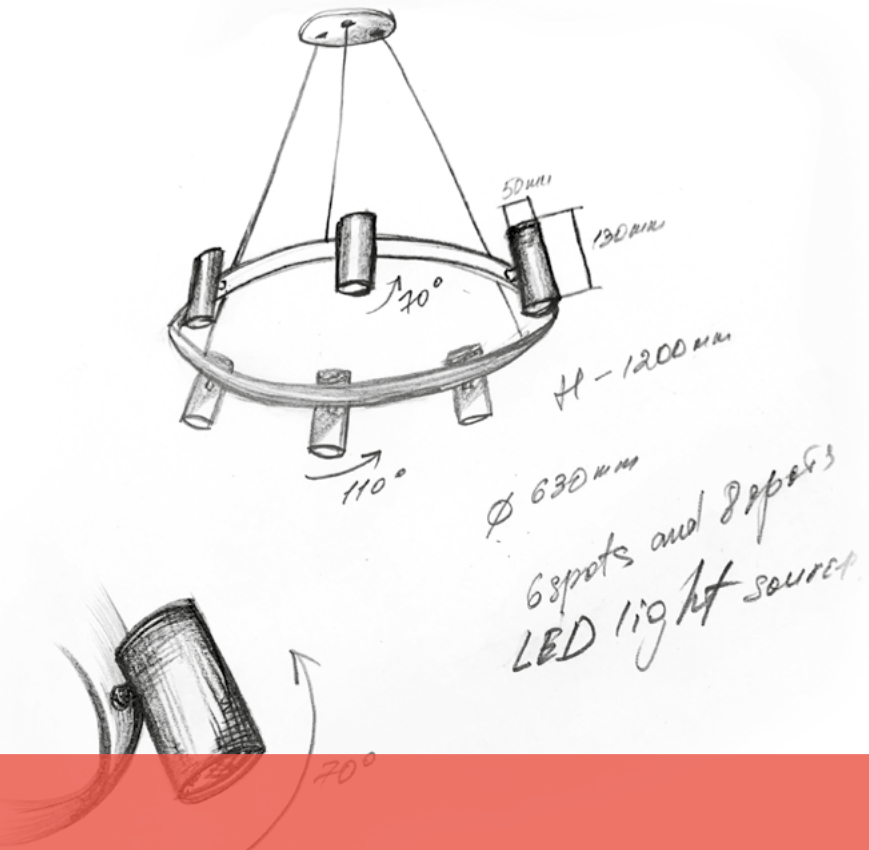

VARIABILITY OF SIMPLICITY

С помощью набора отличных друг от друга деталей возможно собрать единый конструктив, выполненный с технической точностью. Понятные геометрические фрагменты, словно выдернутые из разных контекстов чертежа, составляют в общую концепцию тренда «Вариативность простоты». Его замысел передается через сочетание различных источников света, расположенных в противоположных плоскостях, играющих на создании тренда.

Using a set of parts that are different from each other, it is possible to assemble a single construct made with technical precision. Clear geometric fragments, as if drawn from different contexts of the drawing, are compiled into the general concept of the “Variability of simplicity” trend. Its plan is transmitted through a combination of various light sources located in opposite planes playing on the creation of a trend.