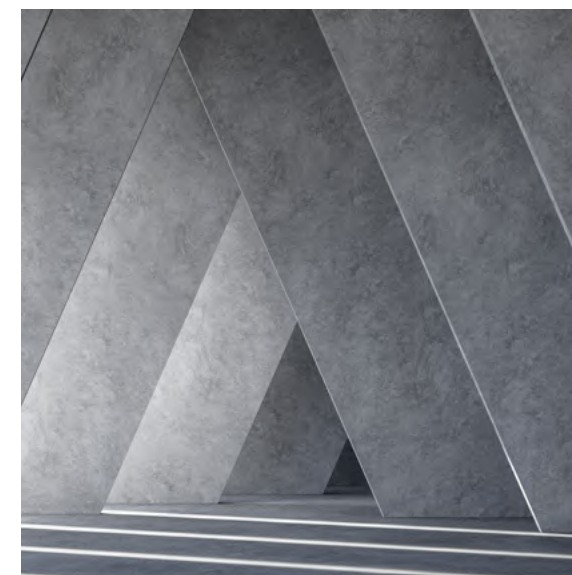

In a world where versatility is one of the main criteria for choosing, the light source ceases to be just it. A decorative panel, a design element, an architectural item, a light installation — all these are the roles of modern light in the interior design, where each detail, like a piece of a puzzle, takes its own clearly defined place, creating a complete picture. Choosing new roles, light becomes an inseparable part of the art of decor which sets mood.

FOCUS ON THE TREND

АКЦЕНТ НА ТРЕНД

В мире, где многофункциональность — один из главных критериев выбора, источник света перестает быть только им. Панно, элемент дизайна, архитектурный объект, световая инсталляция — всё это роли современного света в конструкторе интерьера, где каждая деталь, как кусочек пазла, занимает свое четко выверенное место, создавая законченную картину. Выбирая новые роли, свет становится неотделимой частью искусства декора, создающей настроение.