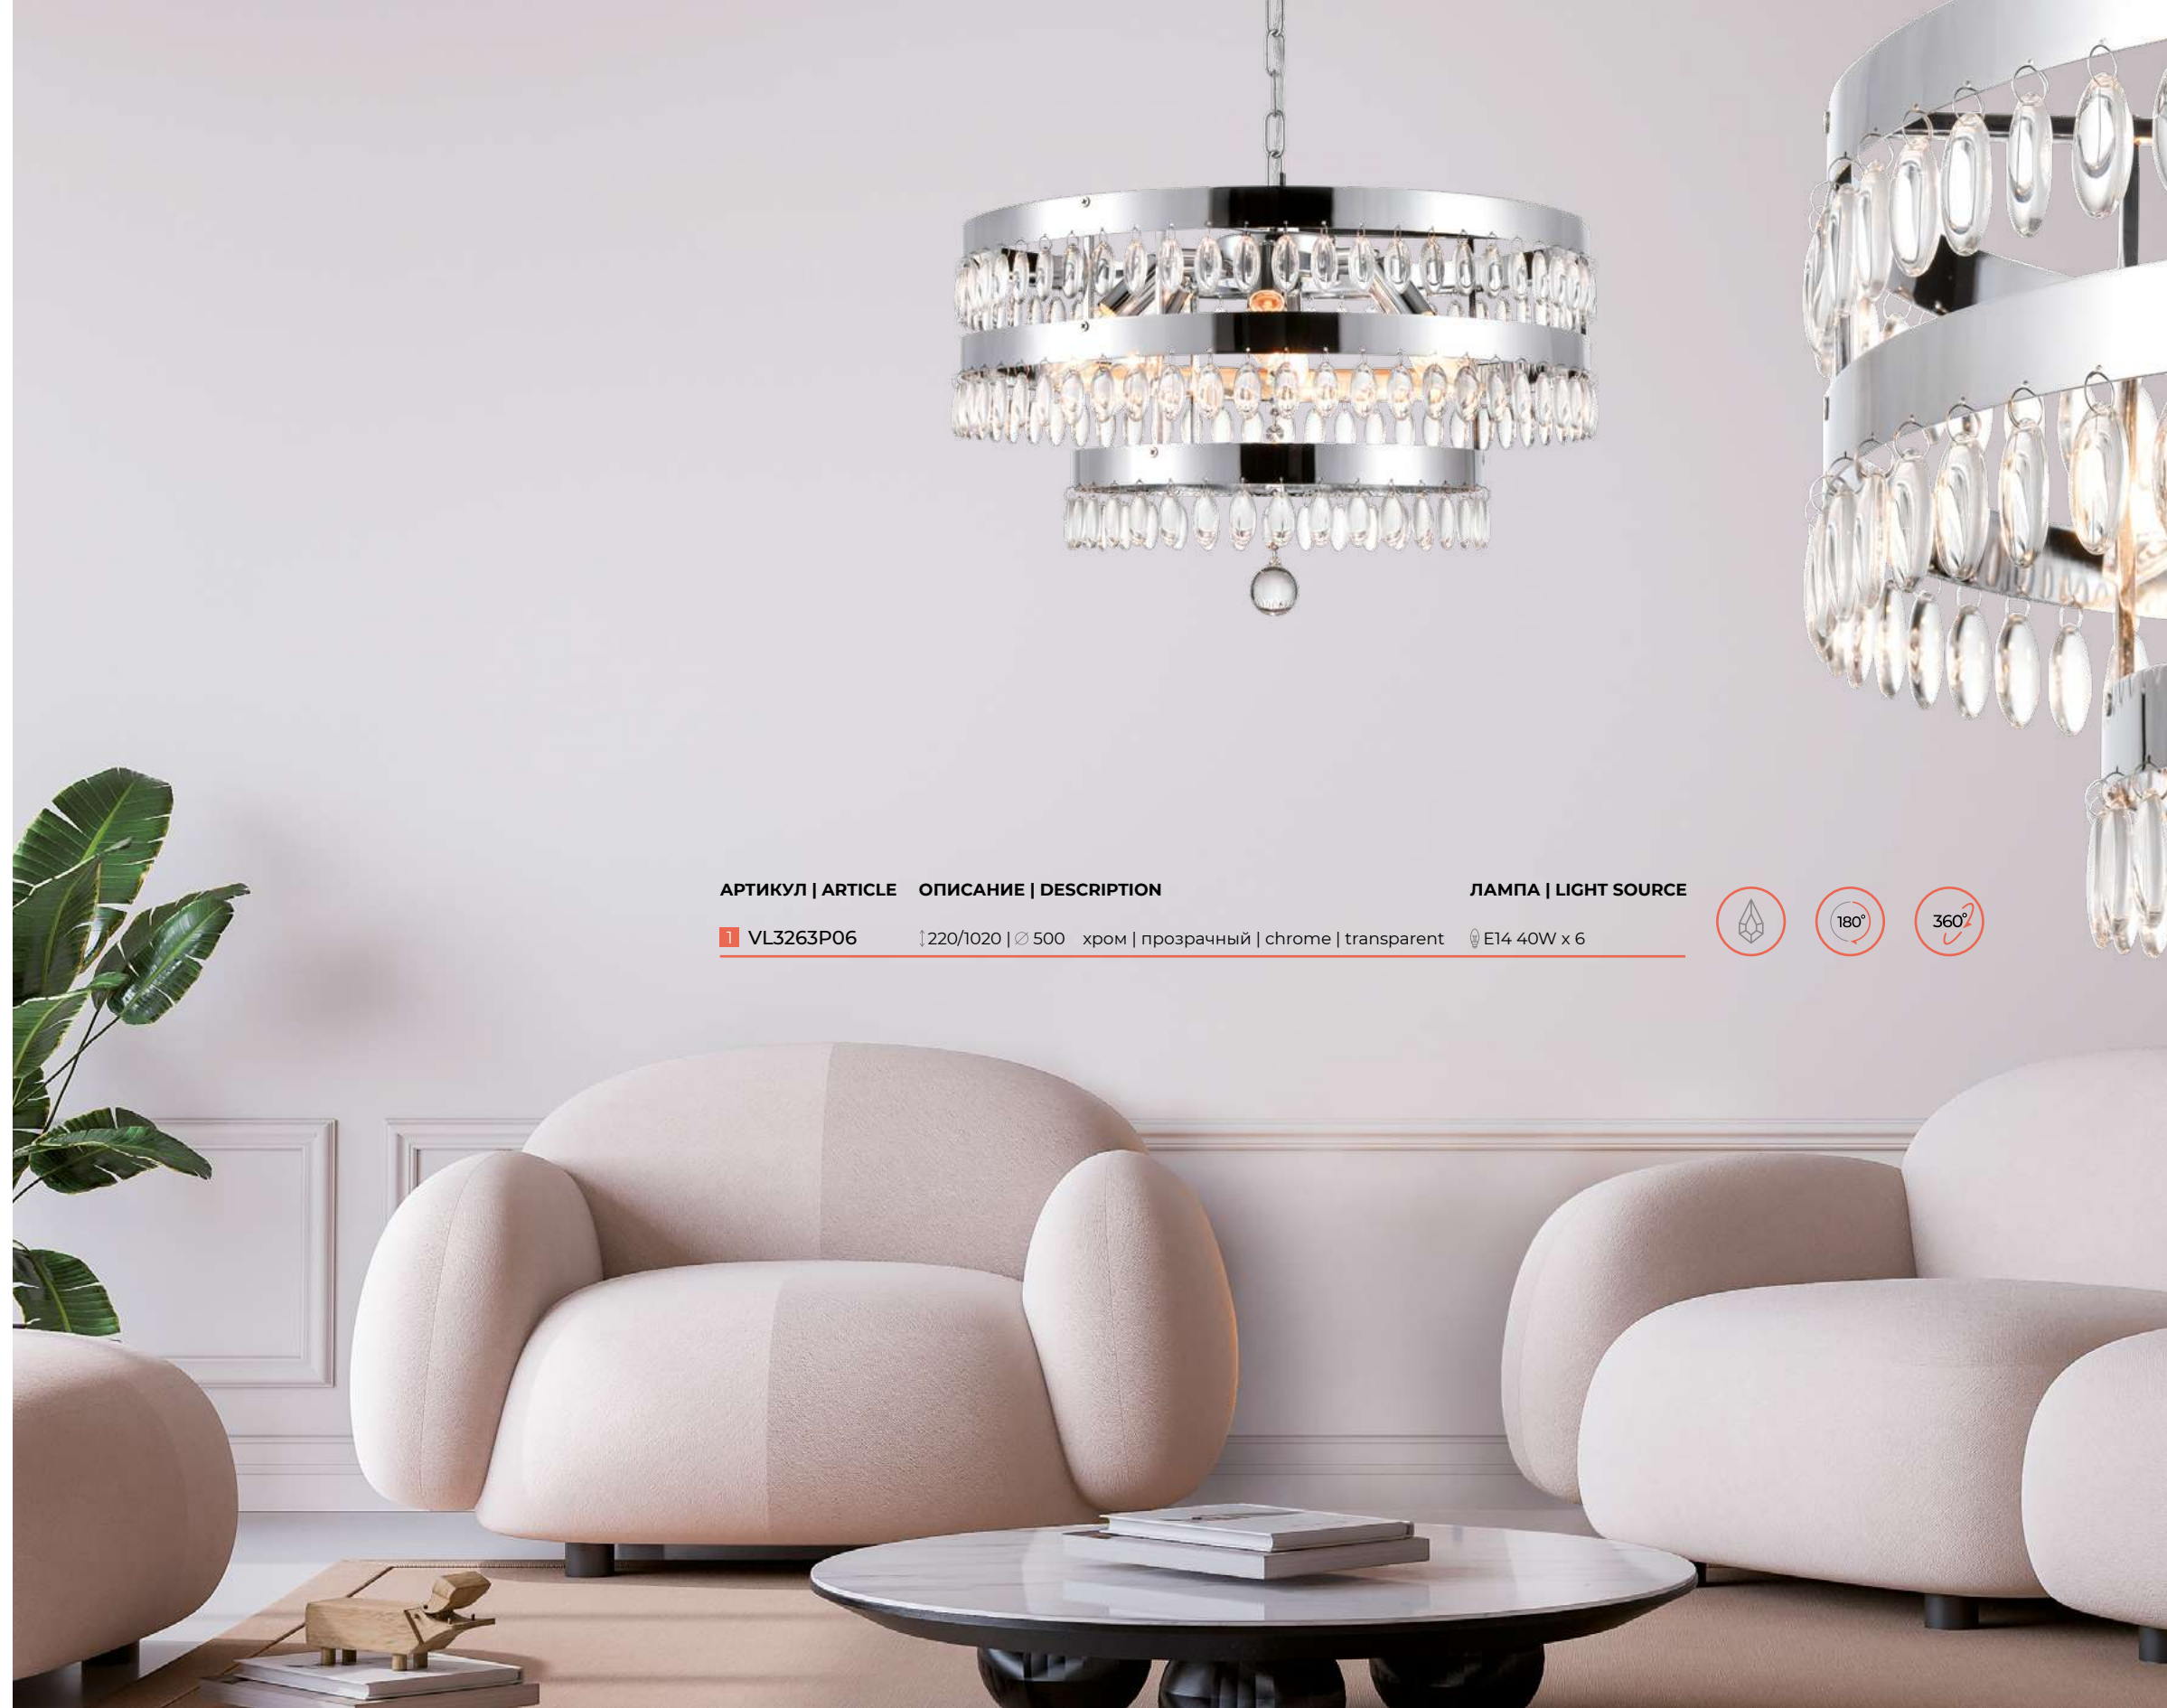

Артикул | ARTICLE ОПИСАНИЕ | DESCRIPTION

1 VL3263P06 | 220/1020 | Ø 500 хром | прозрачный | chrome | transparent E14 40W x 6

ЛАМПА | LIGHT SOURCE