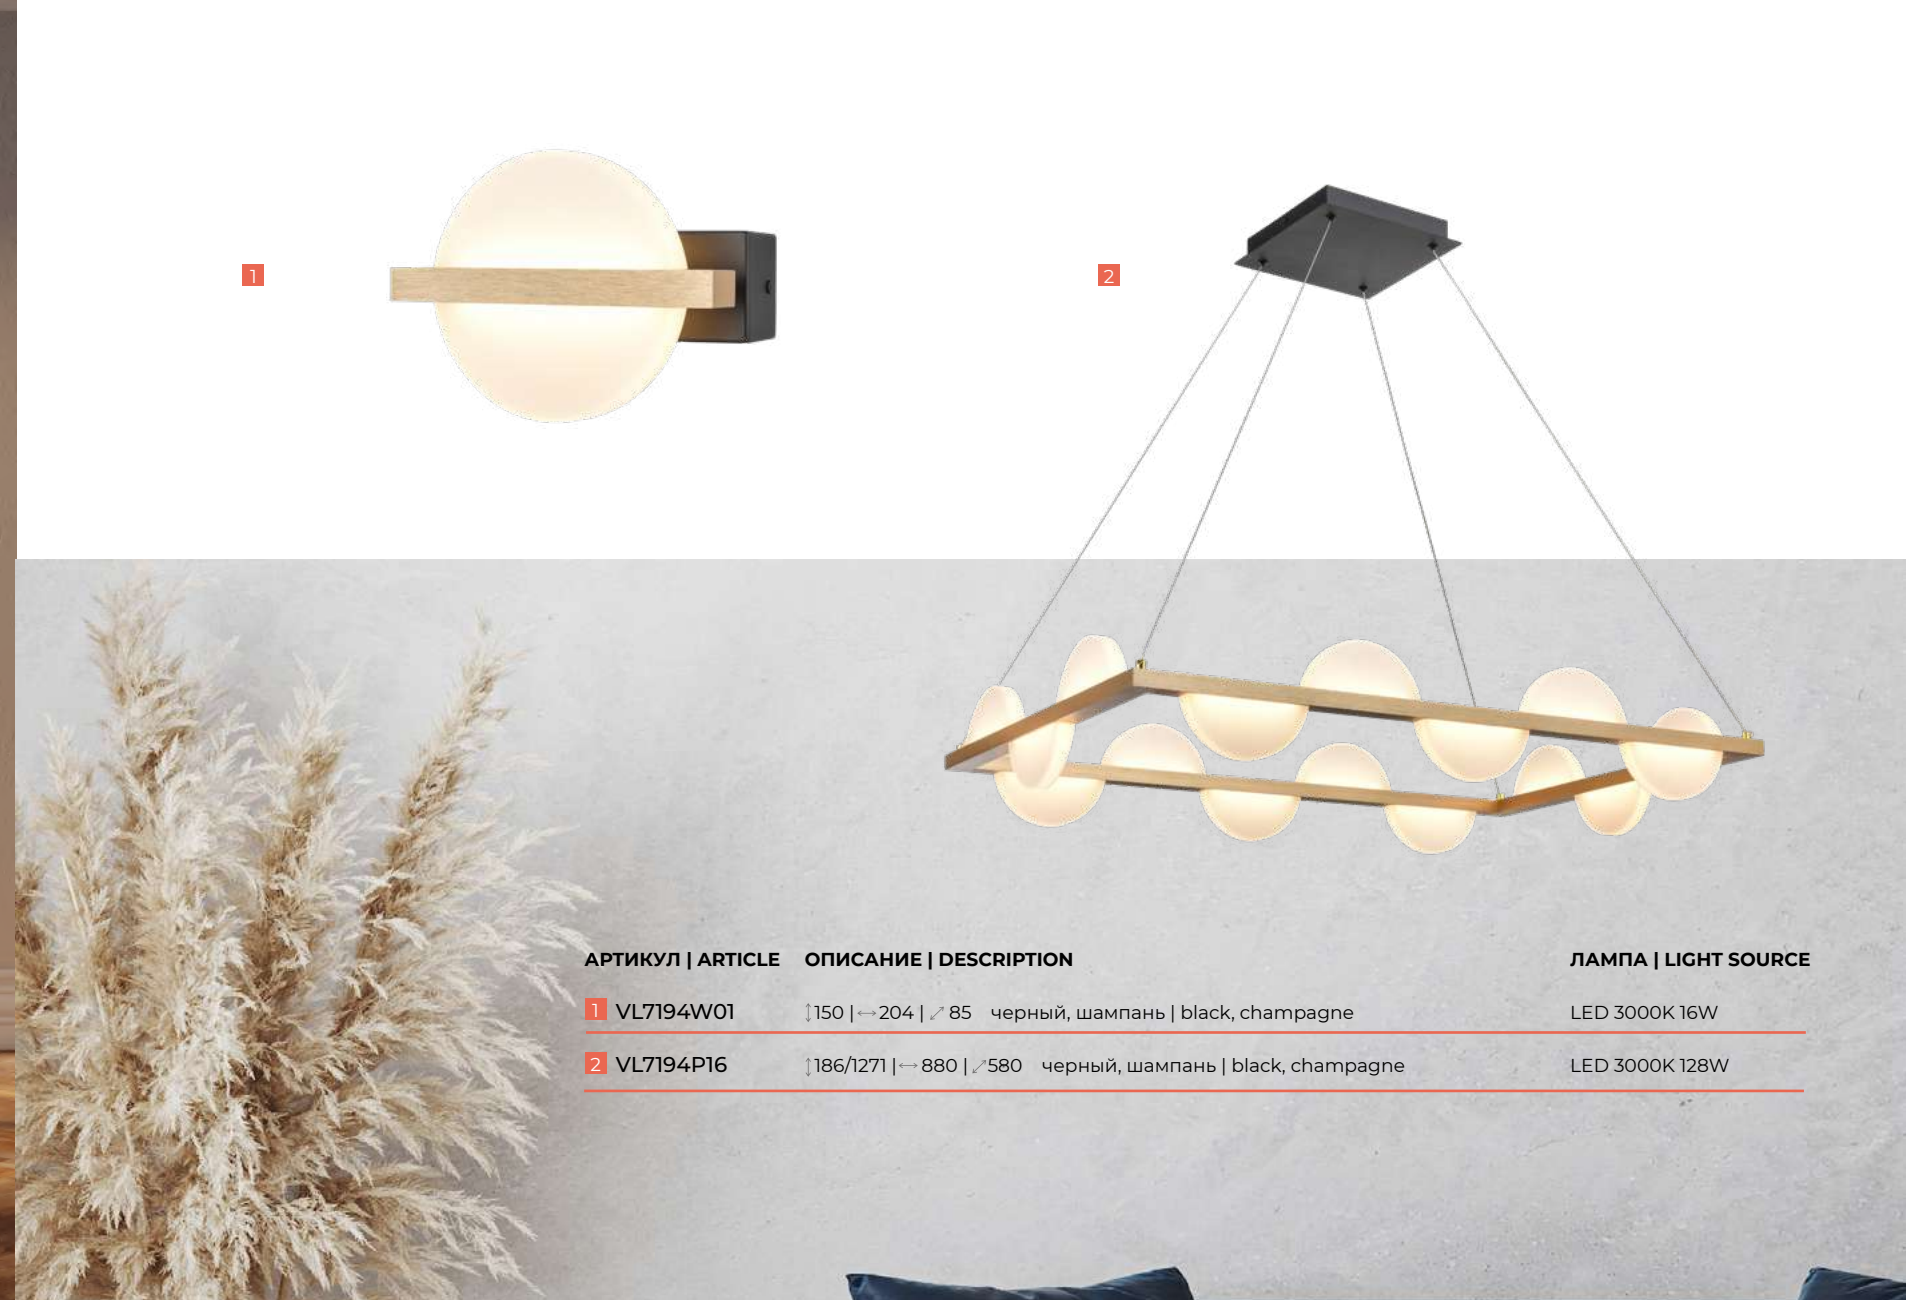

DROP

Серия Drop — абсолютно неординарная коллекция, не похожая ни на что, кроме себя. Все модели, словно звук «дроп» — звонкий, лаконичный, стеклянно-древесный. Простые линии, слияние округлых и острых форм, словно фантастически-эклектичная геометрия Сальвадора Дали, живущая по собственным законам и притягивающая взгляд. «Дроп» — и вот они, идеальные светильники для скандинавского или минималистичного интерьера. Серия Drop — экологичная лаконичность современного света!

The Drop series is an absolutely extraordinary collection, unlike anything but itself. All models are like a «drop» sound - sonorous, laconic, glass-woody. Simple lines, a fusion of rounded and sharp shapes, like the fantastically eclectic geometry of Salvador Dali, living by its own laws and attracting the eye. «Drop» - and here they are, ideal luminaires for a scandi or minimalist interior. Drop series - an eco-friendly laconic modern light!

1

2

АРТИКУЛ | ARTICLE	ОПИСАНИЕ | DESCRIPTION	ЛАМПА | LIGHT SOURCE
1 VL7194W01	↑150 | ↔204 | ↗85 черный, шампань | black, champagne	LED 3000K 16W
2 VL7194P16	↑186/1271 | ↔880 | ↗580 черный, шампань | black, champagne	LED 3000K 128W