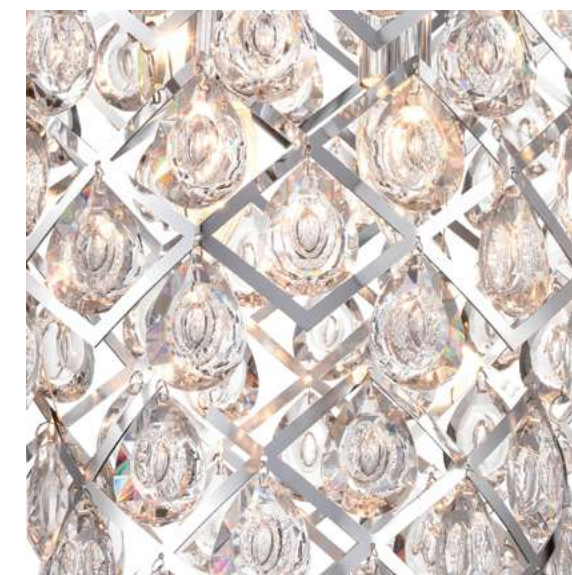

The natural external shapes of symmetrical sparkling polyhedra, multi-layered or single-component decor are still at the peak of fashion: since the days of Viennese balls in royal castles. But the modern world lent it a hint of adventurism and rhythm, thus creating a spicy mixture of the present and the past. Airy weightless structures embody perfect transparency, like frozen ice, and have a fascinating effect. Along with the solemn atmosphere created according to the laws of luxury and sophistication, modern crystal art embodies an invisible chiming haze of a magical atmosphere.

ETERNAL SUNSHINE OF THE SPOTLESS LIGHT

ВЕЧНОЕ СИЯНИЕ ЧИСТОГО СВЕТА

Естественные внешние формы симметричных сверкающих многогранников, многослойность или однокомпонентность декора до сих пор на пике моды: еще со времен венских балов в королевских замках. Но современный мир добавил флер авантюризма и ритма, создав тем самым гремучую смесь настоящего и прошлого. Легкие невесомые конструкции, олицетворяющие идеальную прозрачность, подобную застывшему льду, производят завораживающий эффект. Наряду с торжественной атмосферой, созданной по законам роскоши и изыска, современное хрустальное искусство воплощает невидимую звенящую дымку магической атмосферы.