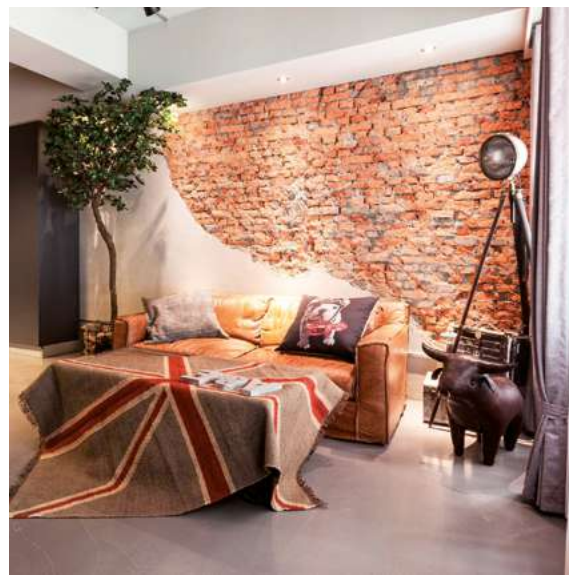

Лампа | Light Source

⚡ E14 x 1 40W

⚡ E14 x 3 40W

⚡ E14 x 5 40W

LOFT

Категория лофт

Article | артикул: 600

The spirit of freedom expanding the space harmoniously brings together the natural origins with the urban rhythms — it is loft of the XXI century. An interior which is comfortable both for relaxing and working, where you can hide from the hustle and bustle and keep your finger on the pulse at the same time. Contradictory and traditional, harsh and soft, filled with air and warmth. Striving for urban eclecticism, it creates a single space with an urban character.