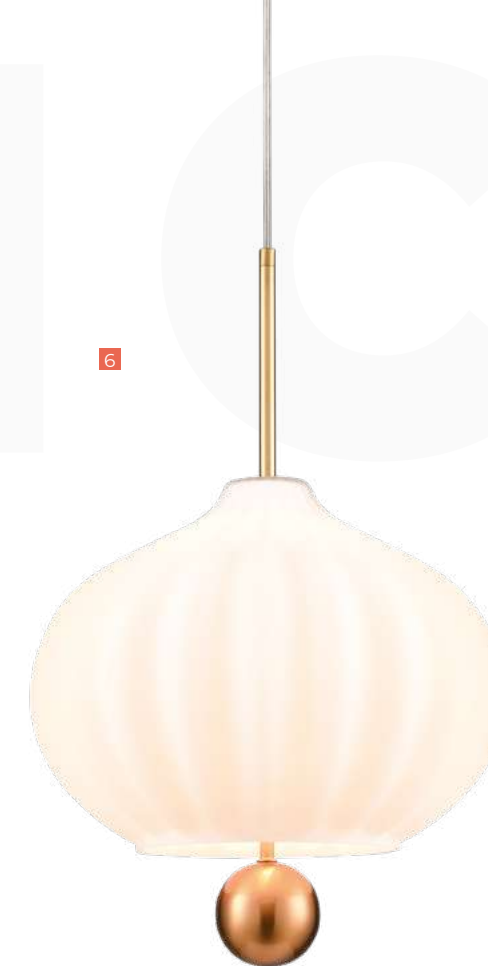

BIANCO

BIANCO ^{NEW}

Серия Bianco — это символ чистоты и света, расширяющий границы дизайна интерьера. Каждая модель словно элегантное жемчужное украшение добавляет помещению лоска, блеска и мягкого сияния. Легкие каркасы золотого цвета становятся изящной оправой плафонам прозрачного или белого цветов, а свет лампы изнутри озаряет их мягким мерцанием, добавляя нежности и глянца.

Коллекция изумительно впишется в пространство, расставляя ненавязчивые акценты и создавая атмосферу утонченности.

Серия Bianco — тот самый элемент, создающий настроение!

The Bianco series is a symbol of purity and light, expanding the boundaries of interior design. Each model is like an elegant pearl decoration that adds gloss, luster and soft radiance to the room. Light-weighted gold-colored frames become an elegant casing for transparent or white plafonds, and the lamp light from inside illuminates them with a soft flicker, lending tenderness and gloss.

The collection will perfectly fit into the room, placing unobtrusive accents and creating an atmosphere of sophistication.

The Bianco series is the very element that creates the mood!

Артикул | Article   Описание | Description

5 VL5714P31   ↑ 385/1500 | Ø 250   золото | прозрачный | gold | transparent

6 VL5714P41   ↑ 465/1500 | Ø 320   золото | прозрачный | gold | transparent

Лампа | Light Source

💡 E27 60Wx1

💡 E27 60Wx1