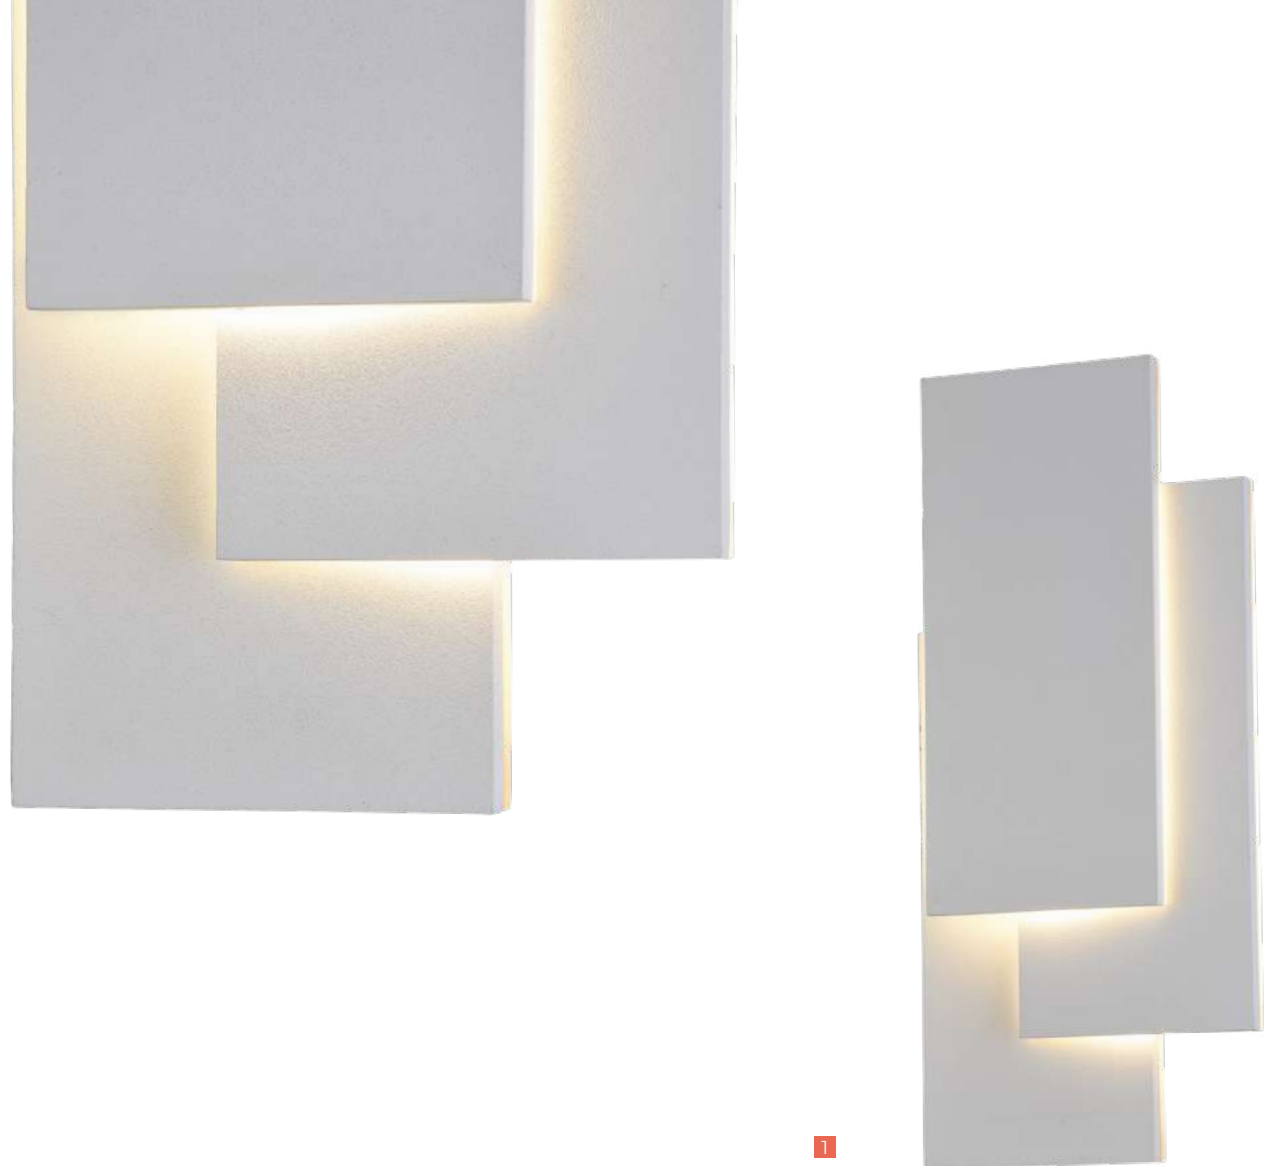

ACCENTI

Коллекция Accenti не зря получила свое название — светильники этой серии могут стать тем самым интригующим акцентом и завершающим штрихом интерьера. Ассиметричная, но при этом четкая, геометрическая форма возведена в абсолют минимализма — у светильников нет ни одной лишней детали. Белый цвет, в котором выполнена серия, придает основательной, на первый взгляд, конструкции легкость и невесомость.

The Accenti collection got its name for a reason - the lamps of this series can become that intriguing accent and the finishing touch of the interior. Asymmetric, but at the same time a clear geometric shape is elevated to the absolute of minimalism - the lamps do not have a single extra detail. The white color in which the series is made gives lightness and weightlessness to a solid, at first glance, design.

Артикул | Article Описание | Description

1 VL8131W1 | 262 | ↔ 125 | ↗ 60 белый | white

2 VL8131W21 | 95 | ↔ 222 | ↗ 54 белый | white

Лампа | Light Source

LED 4000K 12W

LED 4000K 12W