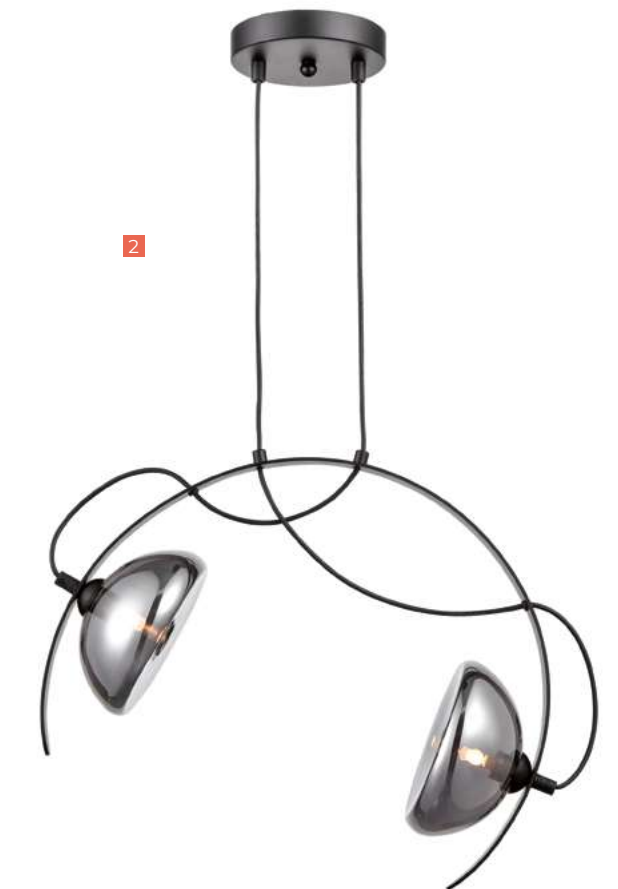

MUSICISTA

Серия Musicista — яркая, необычная, полная задора! Вдохновением для создания коллекции послужили... наушники! Легкий, дерзкий и современный дизайн сразу вызывает в памяти любимые мелодии, под которые хочется жить, веселиться и творить! Стильный и изящный каркас черного цвета элегантно поддерживает плафоны из дымчато-серого стекла, создавая оригинальную форму и яркий стиль. Серия Musicista — мелодия света, которая звучит в душе!

The Musicista series is bright, unusual, full of enthusiasm! The collection was inspired by... headphones! Light, daring and modern design immediately recalls your favorite melodies to which you want to live, have fun and create! The stylish and graceful black frame elegantly supports the smoky gray glass plafonds, creating an original shape and striking style. Musicista series is a melody of light that sounds in the soul!

АТИКУЛ | ARTICLE ОПИСАНИЕ | DESCRIPTION

1 VL5462P01 | 345/1550 | ← 290 | ↗ 190 | черный | дымчатый | black | smoky

2 VL5462P12 | 400/1620 | ← 400 | ↗ 190 | черный | дымчатый | black | smoky

ЛАМПА | LIGHT SOURCE

G9 35W x 1

G9 35W x 2