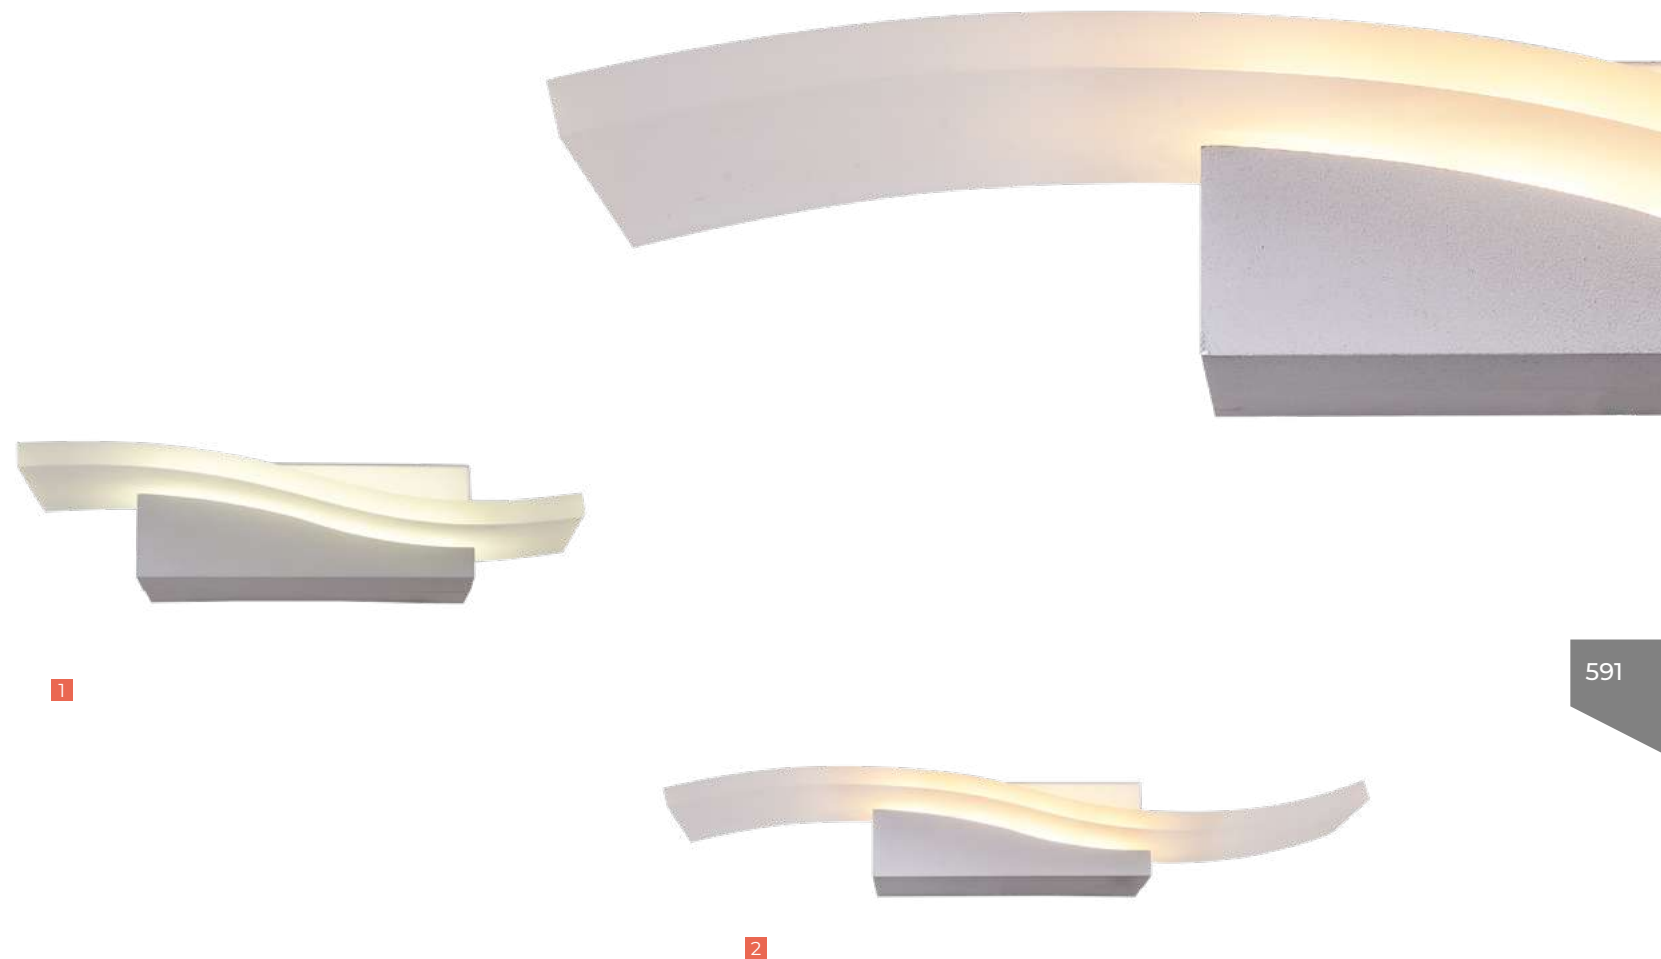

TARAMO

Кокетливые светильники коллекции Taramo словно одеты в игривую шляпку с элегантно загнутыми полями. Необычная форма и текстурный белый цвет вызывают ассоциации со знаменитыми фестивалями, которые проводят в Англии во время конных скачек — именно там её величество шляпка является главным аксессуаром для всех модниц. Необычный «фасон» светильников Taramo придают им поистине аристократический шик и утонченность.

Coquettish lighting fixtures of Taramo collection seem to be dressed in a playful hat with elegantly curved brim. The unusual shape and textured white color evoke associations with the famous festivals held in England during horse racing – this is where Her Majesty The Hat is the main accessory for all fashionistas. The unusual shape of Taramo fixtures gives them a truly aristocratic chic and sophistication.

Артикул | Article	Описание | Description	Лампа | Light Source
1 VL8201W11	|70 |→240 |,126 белый | white	LED 4000K 12W
2 VL8201W21	|70 |→360 |,126 белый | white	LED 4000K 12W