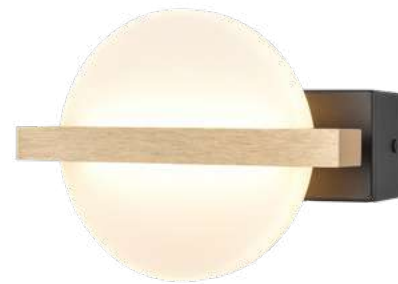

DROP

Серия Drop — абсолютно неординарная коллекция, не похожая ни на что, кроме себя. Все модели, словно звук «дроп» — звонкий, лаконичный, стеклянно-древесный. Простые линии, слияние округлых и острых форм, словно фантастически-эклектичная геометрия Сальвадора Дали, живущая по собственным законам и притягивающая взгляд. «Дроп» — и вот они, идеальные светильники для скандинавского или минималистичного интерьера. Серия Drop — экологичная лаконичность современного света!

The Drop series is an absolutely extraordinary collection, unlike anything but itself. All models are like a «drop» sound - sonorous, laconic, glass-woody. Simple lines, a fusion of rounded and sharp shapes, like the fantastically eclectic geometry of Salvador Dali, living by its own laws and attracting the eye. «Drop» - and here they are, ideal luminaires for a scandi or minimalist interior. Drop series - an eco-friendly laconic modern light!

1