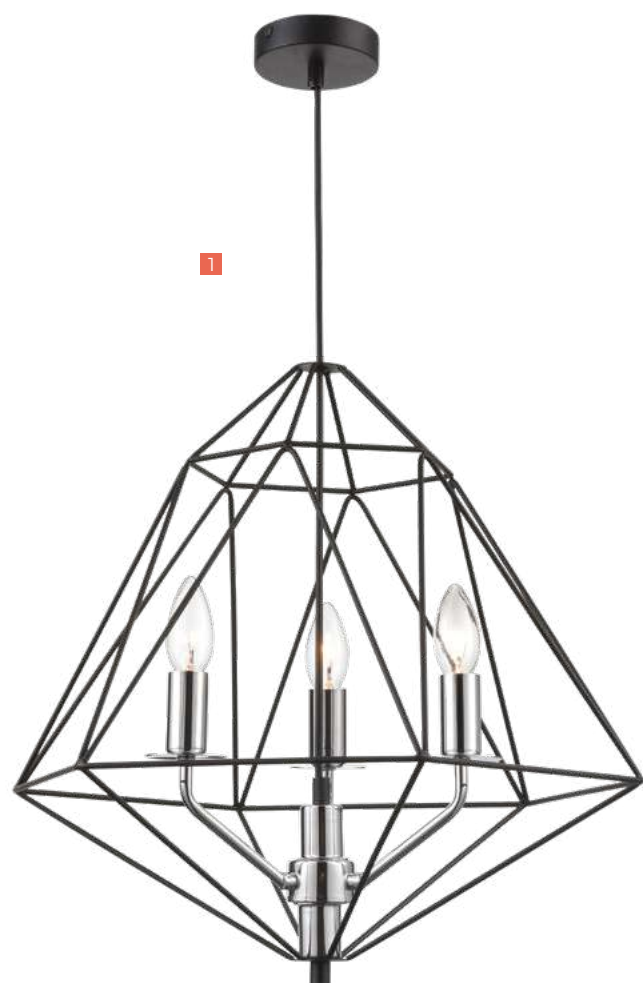

BESSIE

Светильники серии Bessie станут гармоничным дополнением к современному интерьеру с легкими нотами классики. Простота геометрических форм, чистота линий, отсутствие вычурности и сложных декоративных частей – все это делает подвесы Bessie уникальным и функциональным декоративным элементом в поддержании выбранного дизайн-стиля

The lighting fixtures of Bessie series will be a harmonious addition to the modern interior with slight accents of classics. The simplicity of geometric shapes, the purity of lines, the lack of pretentiousness and complex decorative parts – all this makes Bessie suspensions a unique and functional decorative element in maintaining the chosen design style

Артикул | ARTICLE ОПИСАНИЕ | DESCRIPTION

1 VL4022P03 | 505/1390 | ↔ 480 | ↗ 480 | черный, хром | black, chrome

2 VL4022P01 | 385/1620 | ↔ 350 | ↗ 350 | черный, хром | black, chrome

ЛАМПА | LIGHT SOURCE

E14 40W x 3

E27 60W x 1