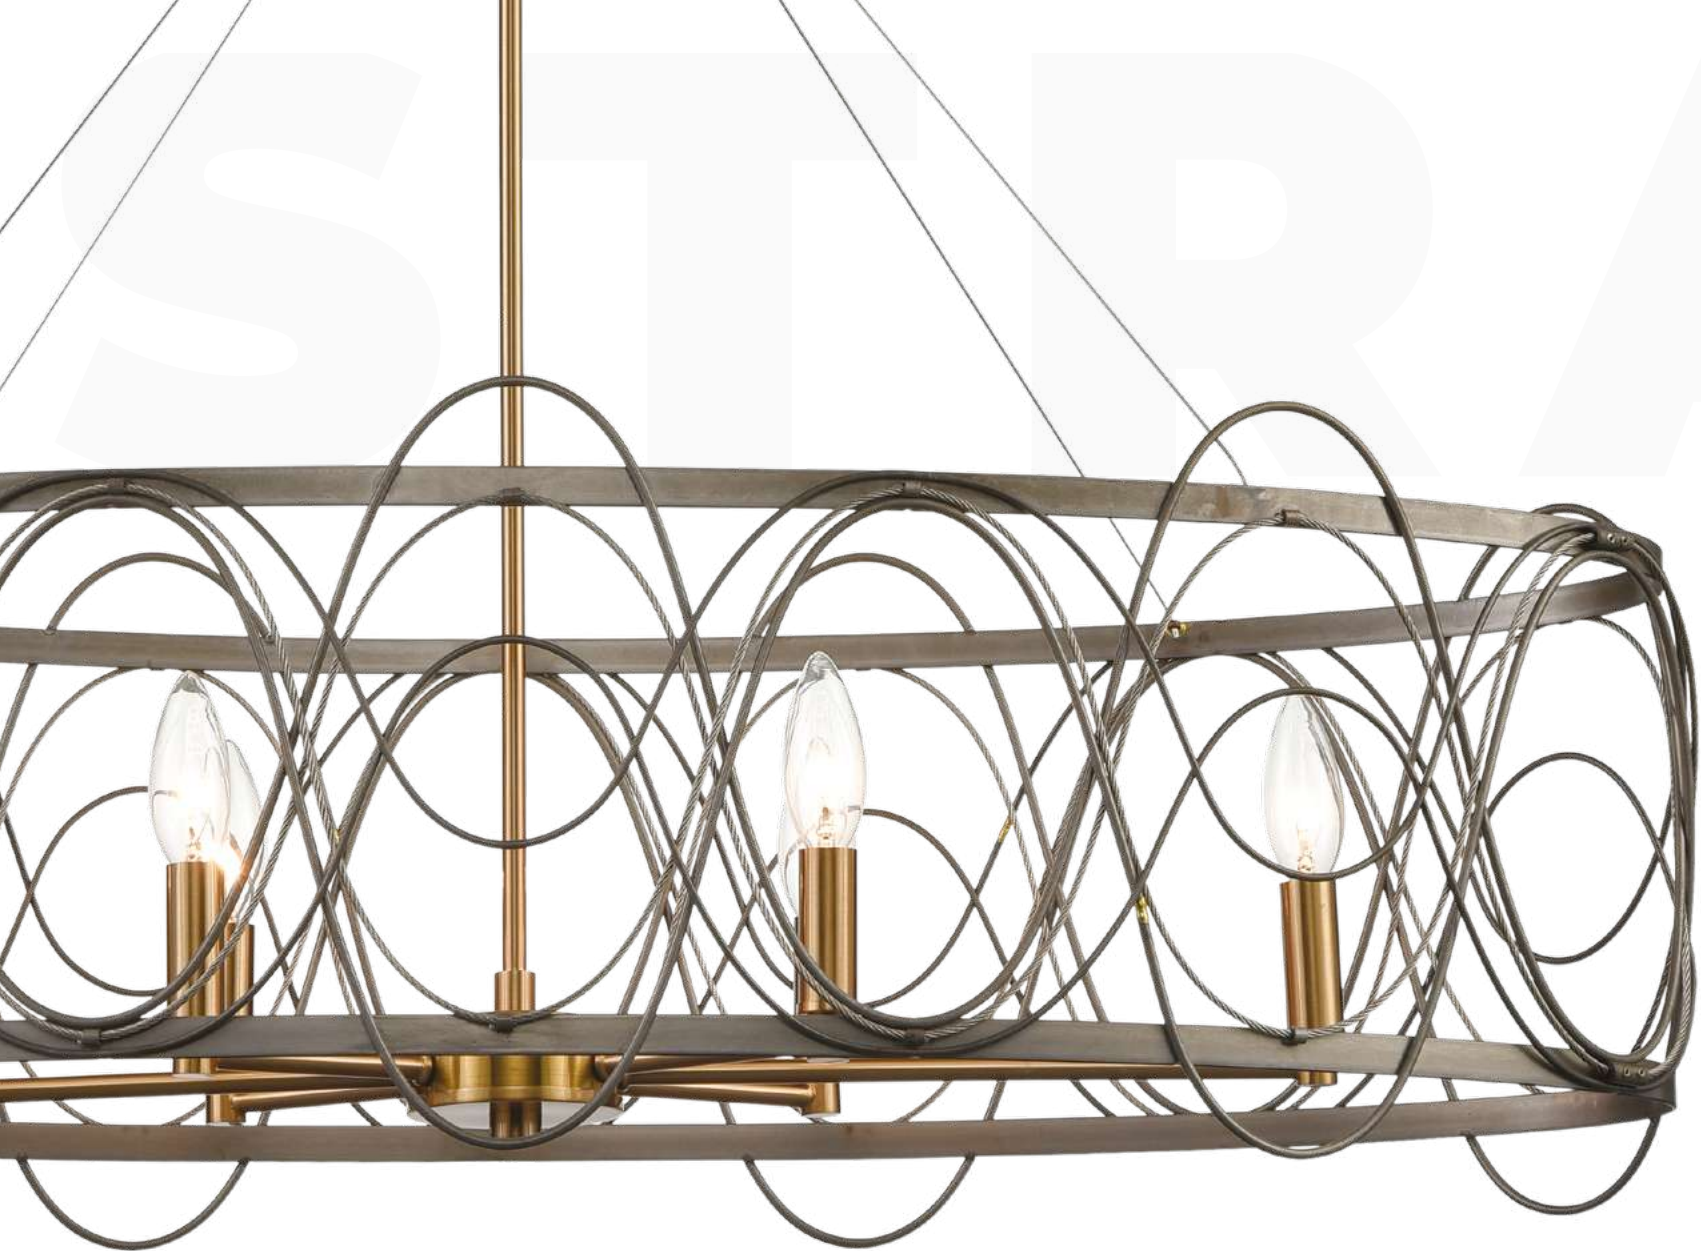

2

3

STRADIVARIO

Если бы Антонио Страдивари создавал не струнные инструменты, а люстры, то, несомненно, коллекция Stradivario стала бы вершиной его мастерства: кружевной каркас, словно сплетенный из струн, будто наигрывает старинную мелодию. Цвет старинной латуни превращает светильники серии из обычных осветительных приборов в фамильную ценность, передаваемую из поколения в поколение

If Antonio Stradivari created not stringed instruments, but chandeliers, then, undoubtedly, the Stradivario collection would become the pinnacle of his craftsmanship: it seems that the lace frame, as if woven from strings, is playing an ancient melody. The colour of the old brass transforms the luminaires in this series from ordinary lighting fixtures into an heirloom passed down from generation to generation

Артикул | ARTICLE ОПИСАНИЕ | DESCRIPTION

1	VL4104P06	↑735/1934 | ↔ 906 | ↗ 340 никель, античная латунь | nickel, antique brass
2	VL4104W03	↑202 | ↔ 408 | ↗ 109 никель, античная латунь | nickel, antique brass
3	VL4104P05	↑615/1814 | ∅ 565 никель, античная латунь | nickel, antique brass

ЛАМПА | LIGHT SOURCE

⚡ E14 40W x 6
⚡ E14 40W x 3
⚡ E14 40W x 5