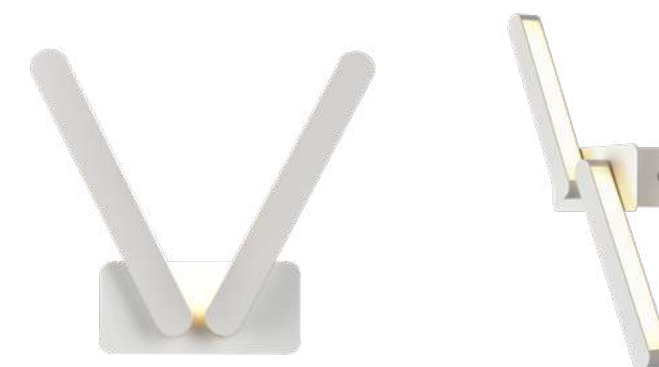

3

METEORA ^{NEW}

Серия Meteora — космически великолепна. Она полностью оправдывает свое название: световые элементы, словно след от метеоров на ночном небе, притягивают взгляд и так и манят загадать сокровенное желание. Лаконичные прямые линии создают ощущение чистоты и легкости, не перегружают интерьер, но подчеркивают его простоту и стиль. Коллекция создает одновременно мягкое и яркое освещение в современном стиле, объединяя в себе инновации и уют. Серия Meteora — «звездная» коллекция для минималистичного интерьера!

The Meteora series is cosmically magnificent. It fully justifies its name: light elements, like a trace of meteors in the night sky, catch the eye and invite you to make a secret wish. Concise straight lines create a sense of cleanliness and lightness, do not overload the interior, but highlight its simplicity and style. The collection creates soft and at the same time bright lighting in a modern style, combining innovation and coziness. The Meteora series is a "starry" collection for a minimalistic interior!

АТИКУЛ | ARTICLE	ОПИСАНИЕ | DESCRIPTION	ЛАМПА | LIGHT SOURCE
1 VL7232P07	↑391/1500 | ∅850 черный | black	LED 3000K 80W
2 VL7232W02	↑300 | ↔50 | ↗110 черный | black	LED 3000K 10W
3 VL7231W02	↑300 | ↔50 | ↗110 белый | white	LED 3000K 10W