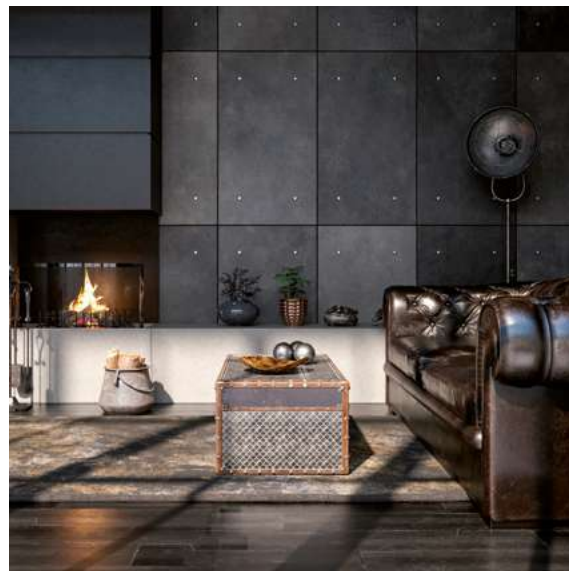

Лампа | Light Source

⚡ E14 x 1 40W

⚡ E14 x 3 40W

⚡ E14 x 5 40W

LOFT

Категория лофт

Article | артикул: 600

The spirit of freedom expanding the space harmoniously brings together the natural origins with the urban rhythms — it is loft of the XXI century. An interior which is comfortable both for relaxing and working, where you can hide from the hustle and bustle and keep your finger on the pulse at the same time. Contradictory and traditional, harsh and soft, filled with air and warmth. Striving for urban eclecticism, it creates a single space with an urban character.