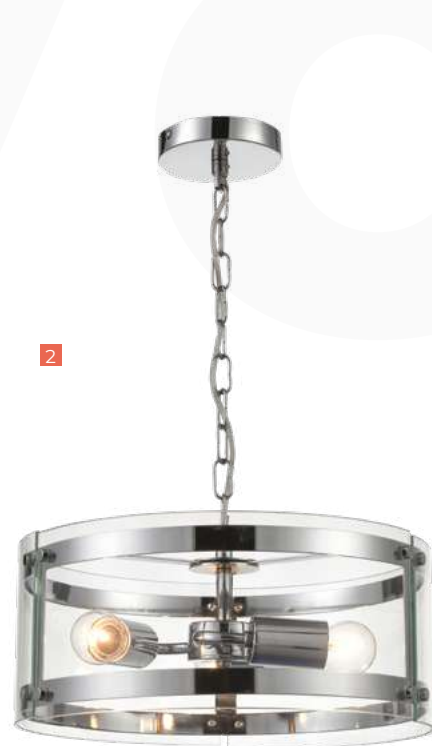

TIVOLI

Светильники из коллекции Tivoli — это наглядное отображение всех дизайнерских тенденции современного жилья. Много света, лаконичный дизайн, прозрачность и невесомость, панорамное остекление — всё это приходит на ум, когда видишь люстры серии Tivoli. Словно лампы поместили внутрь прозрачного цилиндра, каркас которого перехватили тонкими серебряными лентами. Люстры Tivoli — подарок для интерьера, где лампы уже сразу заключены в элегантную подарочную упаковку.

The lighting fixtures of Tivoli collection are a visual representation of all the design trends in modern housings. Much light, laconic design, transparency and weight-lessness, panoramic glazing – all this comes to mind as you see the chandeliers of the Tivoli series. As if the lamps were placed inside a transparent cylinder, the frame of which was tied round by thin silver ribbons. Tivoli chandeliers are a gift for the interior, where the lamps are enclosed in an elegant gift wrap.

Артикул | ARTICLE	Описание | DESCRIPTION	Лампа | LIGHT SOURCE
1 VL5073P05	↑240/1240 | ∅ 550 хром | прозрачный | chrome | transparent	⚡ E27 60W x 5
2 VL5073P03	↑170/1200 | ∅ 340 хром | прозрачный | chrome | transparent	⚡ E27 60W x 3
3 VL5073W12	↑300 | ↔ 200 | ↗ 170 хром | прозрачный | chrome | transparent	⚡ E14 40W x 2
4 VL5073W22	↑400 | ↔ 190 | ↗ 95 хром | прозрачный | chrome | transparent	⚡ E14 40W x 2
5 VL5073P01	↑320/1400 | ∅ 200 хром | прозрачный | chrome | transparent	⚡ E27 60W x 1