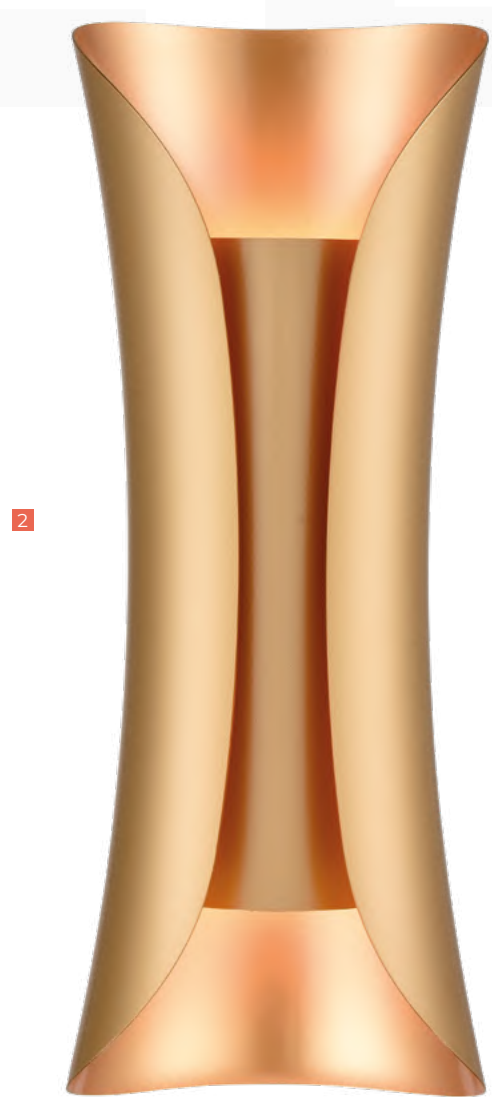

HELLION ^{NEW}

Серия Hellion озорная, обманчиво-простая и кокетливая. Изящные и обтекаемые формы плафонов, плавные линии и благородные оттенки золота и серебра делают коллекцию идеальным дополнением к игривому или аскетичному, сдержанно-роскошному или минималистичному интерьеру. Источник освещения в моделях скрыт плафонами, что позволяет создать приглушенное и мягкое освещение, уместное как для вечеринки, так и для уютных посиделок. Серия Hellion — искра озорства, оживляющая интерьер!

The Hellion series is mischievous, deceptively simple and flirtatious. The elegant and streamlined shapes of the plafonds, smooth lines and noble shades of gold and silver make the collection an ideal addition to a playful or ascetic, restrained-luxurious or minimalistic interior. The light source in the models is hidden by plafonds, which allows you to create a dim and mild lighting, appropriate both for parties and for cozy get-togethers. The Hellion series is a spark of mischief that enlivens the interior!

Артикул | Article	Описание | Description	Лампа | Light Source
1 VL5703W02	340 | 130 | 100 серебро | серебро | silver | silver	E27 60W x 2
2 VL5704W02	340 | 130 | 100 золото | золото | gold | gold	E27 60W x 2