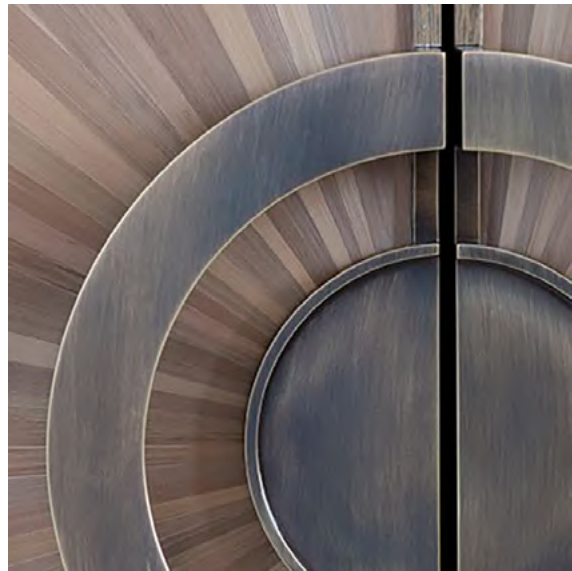

Лампа | Light Source

⚡ E14 x 1 40W

⚡ E14 x 3 40W

⚡ E14 x 5 40W

LOFT

Категория лофт

Article | артикул: 600

The spirit of freedom expanding the space harmoniously brings together the natural origins with the urban rhythms — it is loft of the XXI century. An interior which is comfortable both for relaxing and working, where you can hide from the hustle and bustle and keep your finger on the pulse at the same time. Contradictory and traditional, harsh and soft, filled with air and warmth. Striving for urban eclecticism, it creates a single space with an urban character.