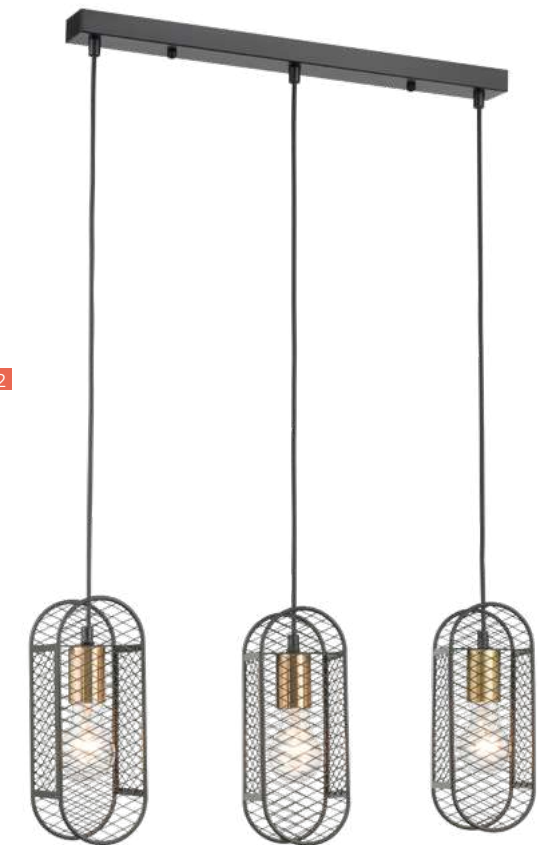

1

2

CITY

Серия City — современная и урбанистическая коллекция, которая вызывает ассоциации с Нью-Йоркскими переулками, завораживающими и опасными одновременно. Невероятно атмосферная серия, в которой преобладает металл черного цвета: каркас в виде индустриальной клетки, прячущей лампочку. Изящный штрих — патрон золотого цвета, смягчающий строгость общего дизайна и добавляющий блеска моделям. Либо наоборот — яркая золотая клетка со строгим патроном черного цвета. Серия City — квинтэссенция урбанизма и современных трендов!

The City series is a modern and urban collection that evokes associations with New York alleys, fascinating and dangerous at the same time. It's an incredibly atmospheric series, where black metal is dominating: a frame in the form of an industrial cage hiding a light bulb. An elegant touch — a gold-colored lamp socket softens the rigor of the overall design and grants luster to the models. Or vice versa — a bright gold cage with an austere black lamp socket. The City series is the quintessence of urbanism and modern trends!

Артикул | Article	Описание | Description	Лампа | Light Source
1 VL6342P01	↑285/1485 | ∅100 черный, золото | черный | black, gold | black	⚡ E27 x 1 60W
2 VL6342P03	↑285/1485 | ↔550 | ↗120 черный, золото | черный | black, gold | black	⚡ E27 x 3 60W