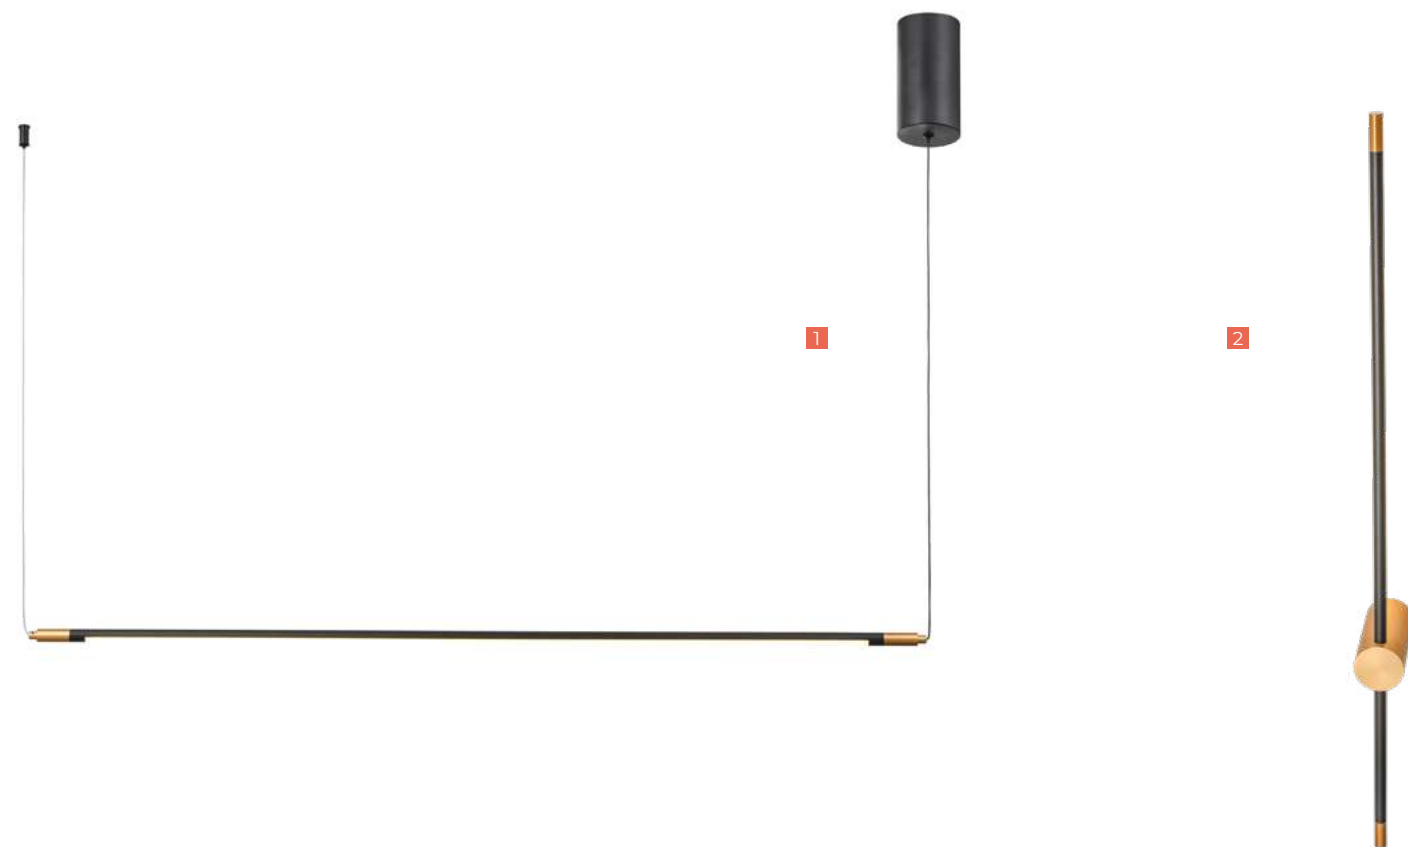

LASER

Серия Laser — изящная, тонкая и оригинальная коллекция, которая словно световой меч, от легкого прикосновения к выключателю, молниеносно наполняет помещение светом. Бра и подвесные светильники серии выглядят невесомо и легко, но отличаются высокой мощностью и позволяют создавать необычную архитектуру света. Необычный элемент декора и освещения превосходно впишется в минималистичный интерьер, делая его более современным и воздушным. Серия Laser — всегда на светлой стороне!

The Laser series is an elegant, thin and original collection that, like a lightsaber, from a slight touch of a switch, fills the room with light with lightning speed. Sconces and pendant luminaires of the series look weightless and light, but they are high power and allow you to create an unusual light architecture. An unusual element of decor and lighting will perfectly fit into a minimalist interior, making it more modern and airy. Laser series - always on the bright side!

Артикул | Article Описание | Description

1 VL7182P01 | 166/966 | → 1118 | ↗ 80 | черный | золото | black | gold

2 VL7182W21 | 63 | → 950 | ↗ 128 | черный | золото | black | gold

Лампа | Light Source

LED 3000K 20W

LED 3000K 20W