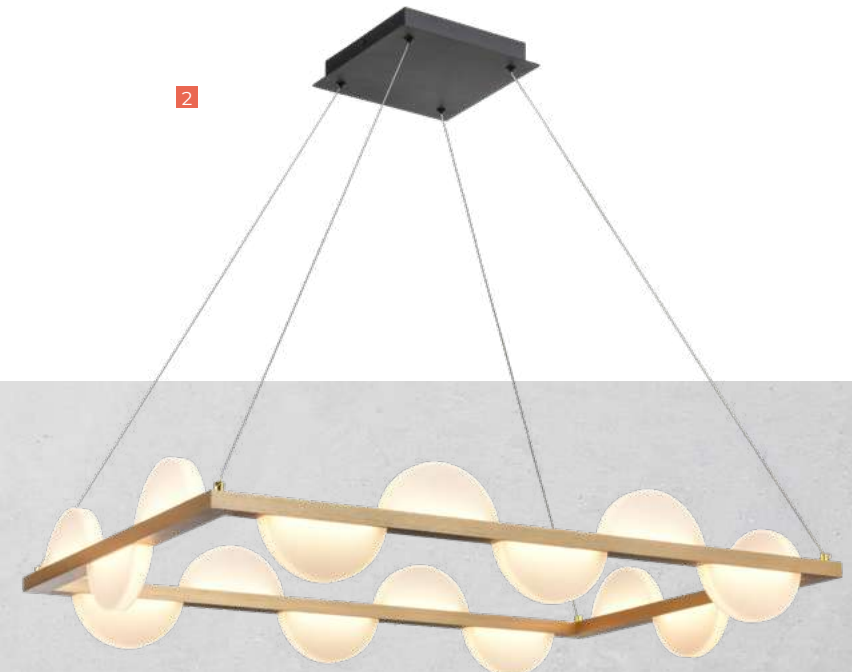

DROP

Серия Drop — абсолютно неординарная коллекция, не похожая ни на что, кроме себя. Все модели, словно звук «дроп» — звонкий, лаконичный, стеклянно-древесный. Простые линии, слияние округлых и острых форм, словно фантастически-эклектичная геометрия Сальвадора Дали, живущая по собственным законам и притягивающая взгляд. «Дроп» — и вот они, идеальные светильники для скандинавского или минималистичного интерьера. Серия Drop — экологичная лаконичность современного света!

The Drop series is an absolutely extraordinary collection, unlike anything but itself. All models are like a «drop» sound - sonorous, laconic, glass-woody. Simple lines, a fusion of rounded and sharp shapes, like the fantastically eclectic geometry of Salvador Dali, living by its own laws and attracting the eye. «Drop» - and here they are, ideal luminaires for a scandi or minimalist interior. Drop series - an eco-friendly laconic modern light!

1

2

АРТИКУЛ | ARTICLE	ОПИСАНИЕ | DESCRIPTION	ЛАМПА | LIGHT SOURCE
1 VL7194W01	↑150 | ↔204 | ↗85 черный, шампань | black, champagne	LED 3000K 16W
2 VL7194P16	↑186/1271 | ↔880 | ↗580 черный, шампань | black, champagne	LED 3000K 128W